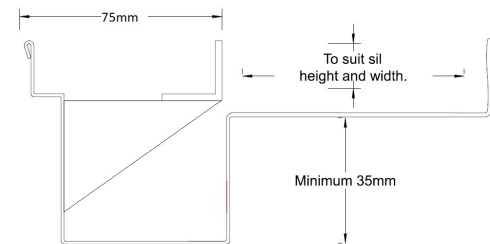

65PSTDiS Threshold Drainage

Product Description

A threshold drain for sill usage only. The 65PSTDiS features a concealed channel section system with an integrated sill suitable for all door track types. It is completed with a punched slot grate.

Allows door sills to be drained while having internal and external floor surfaces with no step down.

Manufactured from 316 marine grade stainless steel to specific lengths.

Applications

- Balcony
- Courtyard / Patio
- Special needs
- Suspended slab
- Wet Area Drainage

Specifications

	Width	Depth	Length	Outlet size
Unit	75mm	To suit sill height and width	As required	DN32 DN40 DN50