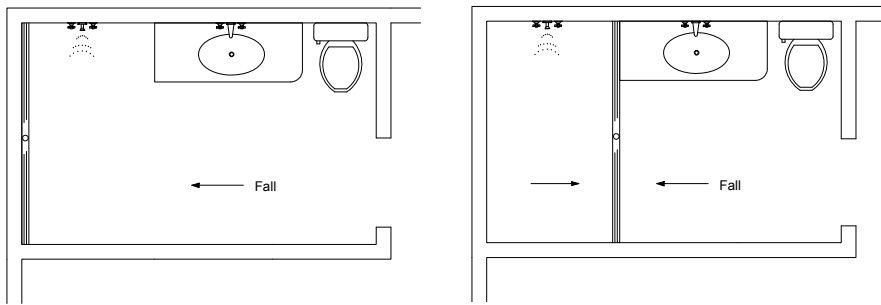

# 65TRTiG25 Bathroom

NOTE, refer to AS3500 for specific outlet pipe sizes related to your specific installation.