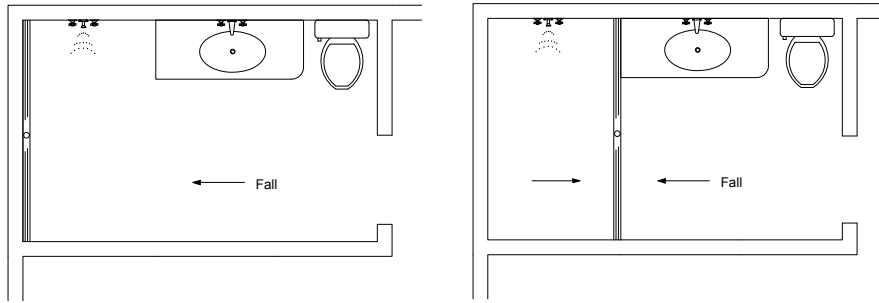

# 65i25 Bathroom (Kits under 2m)

For 65ARi25, 65MNDi25, 65PHi25,  
65PSi25, 65TRi25, and 65TRTi25.

NOTE, refer to AS3500 for specific outlet pipe sizes related to your specific installation.

NOTE, this method requires the channel system to be ABOVE and SEPARATE from the WATERPROOFING.