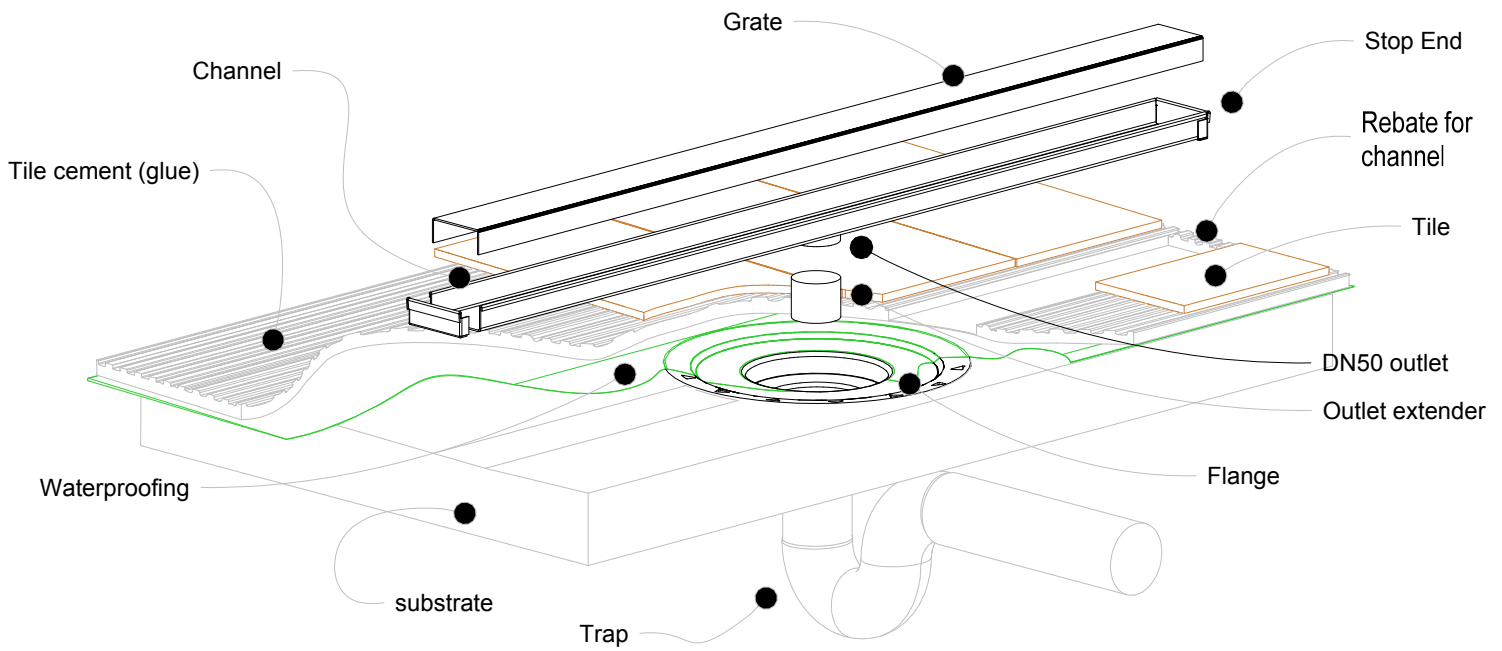

# 65i25 Bathroom (Kits under 2m)

For 65ARi25, 65MNDi25, 65PHi25,  
65PSi25, 65TRi25, and 65TRTi25.

NOTE, refer to AS3500 for specific outlet pipe sizes related to your specific installation.

NOTE, this method requires the channel system to be ABOVE and SEPARATE from the WATERPROOFING.