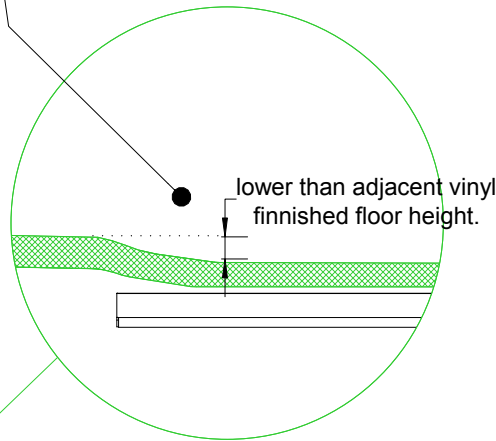

VC100 Vinyl Clamp Drainage System

exploded view showing where vinyl will lay into tray

Vinyl is clamped in place & screws fastened into clamp

grate laid in place system complete

Ensure the clamp flange is lower than top of the vinyl.

It is recommended to waterproof below the vinyl.