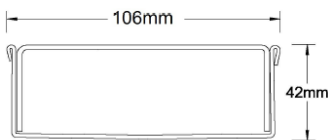

Grates longer than 1500mm supplied in sections. Tile Inserts longer than 1200mm supplied in sections. Channels over 3000mm supplied in sections with joiner. +/-2mm tolerance on dimensions.

PRODUCT APPLICATIONS

Bathroom Drainage	Hospitality Drainage
Aged / Health Care Drainage	Paved Area Drainage
Balcony Drainage	Shower Drainage
Commercial Drainage	Multi-Residential Drainage
Courtyard / Patio Drainage	Special Needs Drainage
Pool and Spa Area Drainage	Threshold Drainage

Copyright © Stormtech Pty Ltd. Patent 733361. Drawings not to scale, please use dimensions shown. Downloaded 27/03/2025 (please check for updates)

Visit stormtech.com.au
for tools + inspiration.

Phone **1300 653 403**

Email info@stormtech.com.au