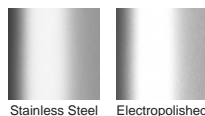

SPECIFICATIONS + DIMENSIONS

Channel Width	106mm
Channel Depth	23mm
Length(s)	900mm 1000mm 1200mm 1500mm 1800mm 1900mm 2000mm
Outlet Size	DN50, DN80, DN100

STORMTECH COLOUR FINISHES

Electroplate finishes subject to natural variation with time and local environment. Factors such as pools/surf beaches may require electropolishing. Contact us for suitability.