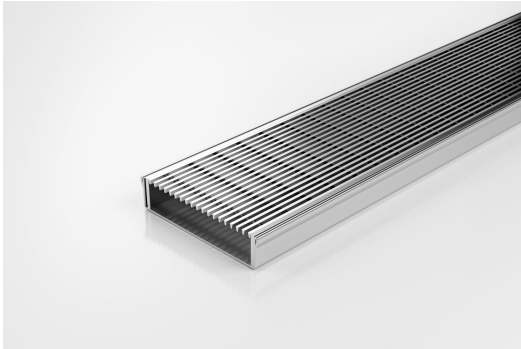

ARCHITECTURAL
GRATES + DRAINS

100ARi20

Linear Drain

The 100ARi20 is a modular drainage system with a stainless steel grate and stainless steel channel.

The 100AR is our premium style grate featuring a 2mm wire/2.5mm gap. Manufactured from 316 marine grade steel. Lengths over 3000mm available on request.

Stormtech Modular Kits are supplied with grate and oversized channel to be cut down on site. One piece channel comes with pre punched spigot with outlet extender (kits up to 2000mm long). Oversized channel enables choice of outlet positions: centre, end or wherever preferred. Kits over 2000mm long and kits requiring multiple outlets are supplied with outlet on joiner plate. All kits are supplied with 2x clip-on end caps.

Code 100ARi20

Range 100

Grate Style AR

Category Modular Kits

Channel Material Stainless Steel

Steel Grade 316

(Grate/Channel Lengths Provided) 900mm/1500mm,
1000mm/1500mm, 1200mm/1800mm, 1500mm/2400mm,
1800mm/3000mm, 2000mm/3000mm