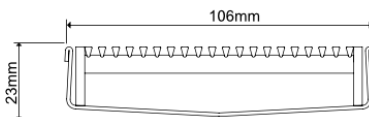

Stormtech Modular Kits are supplied with grate and oversized channel to be cut down on site. One piece channel comes with pre punched spigot with outlet extender (kits up to 2000mm long). Oversized channel enables choice of outlet positions: centre, end or wherever preferred. Kits over 2000mm long and kits requiring multiple outlets are supplied with outlet on joiner plate. All kits are supplied with 2x clip-on end caps.

Code 100ARi20

Range 100

Grate Style AR

Category Modular Kits

Channel Material Stainless Steel

Steel Grade 316

(Grate/Channel Lengths Provided) 900mm/1500mm,
1000mm/1500mm, 1200mm/1800mm, 1500mm/2400mm,
1800mm/3000mm, 2000mm/3000mm

SPECIFICATIONS + DIMENSIONS

Channel Width	106mm
Channel Depth	23mm
Length(s)	900mm 1000mm 1200mm 1500mm 1800mm 1900mm 2000mm
Outlet Size	DN50, DN80, DN100

Grates longer than 1500mm supplied in sections. Tile Inserts longer than 1200mm supplied in sections. Channels over 3000mm supplied in sections with joiner. +/-2mm tolerance on dimensions.