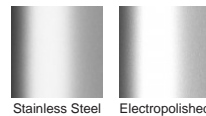

Code 100ARi20

Range 100

Grate Style AR

Category Modular Kits

Channel Material Stainless Steel

Steel Grade 316

(Grate/Channel Lengths Provided) 900mm/1500mm,
1000mm/1500mm, 1200mm/1800mm, 1500mm/2400mm,
1800mm/3000mm, 2000mm/3000mm

STORMTECH COLOUR FINISHES

Electroplate finishes subject to natural variation with time and local environment. Factors such as pools/surf beaches may require electropolishing. Contact us for suitability.