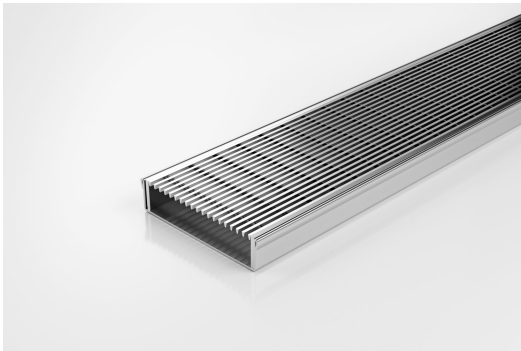

ARCHITECTURAL
GRATES + DRAINS

100ARi20

Linear Drain

The 100ARi20 is a modular drainage system with a stainless steel grate and stainless steel channel.

The 100AR is our premium style grate featuring a 2mm wire/2.5mm gap. Manufactured from 316 marine grade steel. Lengths over 3000mm available on request.

Stormtech Modular Kits are supplied with grate and oversized channel to be cut down on site. One piece channel comes with pre punched spigot with outlet extender (kits up to 2000mm long). Oversized channel enables choice of outlet positions: centre, end or wherever preferred. Kits over 2000mm long and kits requiring multiple outlets are supplied with outlet on joiner plate. All kits are supplied with 2x clip-on end caps.

Code 100ARi20

Range 100

Grate Style AR

Category Modular Kits

Channel Material Stainless Steel

Steel Grade 316

(Grate/Channel Lengths Provided) 900mm/1500mm,
1000mm/1500mm, 1200mm/1800mm, 1500mm/2400mm,
1800mm/3000mm, 2000mm/3000mm