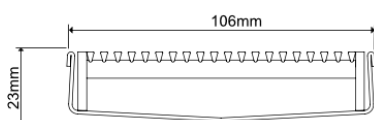

Stormtech Modular Kits are supplied with grate and oversized channel to be cut down on site. One piece channel comes with pre punched spigot with outlet extender (kits up to 2000mm long). Oversized channel enables choice of outlet positions: centre, end or wherever preferred. Kits over 2000mm long and kits requiring multiple outlets are supplied with outlet on joiner plate. All kits are supplied with 2x clip-on end caps.

(Grate/Channel Lengths Provided) 900mm/1500mm, 1000mm/1500mm, 1200mm/1800mm, 1500mm/2400mm, 1800mm/3000mm, 2000mm/3000mm

Code 100ARi20

Range 100

Grate Style AR

Category Modular Kits

Channel Material Stainless Steel

Steel Grade 316

Grates longer than 1500mm supplied in sections. Tile Inserts longer than 1200mm supplied in sections. Channels over 3000mm supplied in sections with joiner. +/-2mm tolerance on dimensions.

SPECIFICATIONS + DIMENSIONS

Channel Width	106mm
Channel Depth	23mm
Length(s)	900mm 1000mm 1200mm 1500mm 1800mm 1900mm 2000mm
Outlet Size	DN50, DN80, DN100

STORMTECH COLOUR FINISHES

Electroplate finishes subject to natural variation with time and local environment. Factors such as pools/surf beaches may require electropolishing. Contact us for suitability.