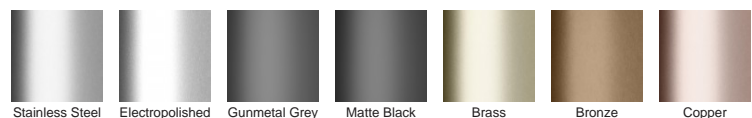

ARCHITECTURAL
GRATES + DRAINS

100ARG30

Linear Drain

Modular site finish system, wedge wire grate, manufactured from 316 grade stainless steel combined with a UPVC channel.

The 100AR is the original premium architectural grate featuring a 2mm wire/2.5mm gap.

Code 100ARG30

Range 100

Grate Style AR

Category Modular Kits

Channel Material uPVC

Steel Grade 316

Grates longer than 1500mm supplied in sections. Tile Inserts longer than 1200mm supplied in sections. Channels over 3000mm supplied in sections with joiner. +/-2mm tolerance on dimensions.

STORMTECH COLOUR FINISHES

Electroplate finishes subject to natural variation with time and local environment. Factors such as pools/surf beaches may require electropolishing. Contact us for suitability.