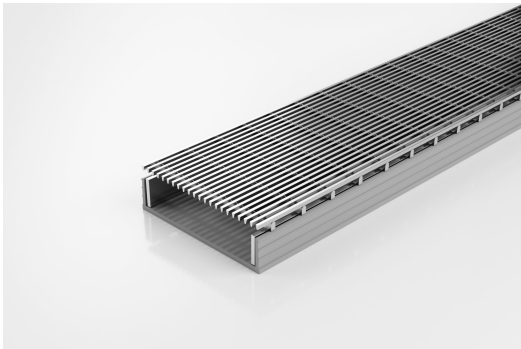

ARCHITECTURAL
GRATES + DRAINS

100ARG30

Linear Drain

Modular site finish system, wedge wire grate, manufactured from 316 grade stainless steel combined with a UPVC channel.

The 100AR is the original premium architectural grate featuring a 2mm wire/2.5mm gap.

Kits longer than 3000mm are available on request.

Please be aware that depending on the installation environment, for a pool installation or close to a surf beach, you may need to have your stainless steel grates electropolished.

Code 100ARG30

Range 100

Grate Style AR

Category Modular Kits

Channel Material uPVC

Steel Grade 316

Grates longer than 1500mm supplied in sections. Tile Inserts longer than 1200mm supplied in sections. Channels over 3000mm supplied in sections with joiner. +/-2mm tolerance on dimensions.