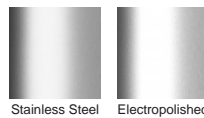

Please be aware that depending on the installation environment, for a pool installation or close to a surf beach, you may need to have your stainless steel grates electropolished. Lengths over 3000mm available on request.

### STORMTECH COLOUR FINISHES

**Electroplate finishes subject to natural variation with time and local environment. Factors such as pools/surf beaches may require electropolishing. Contact us for suitability.**