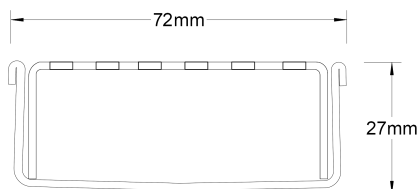

## Linear Drain

**Code** 65MNDi25

**Range** 65

**Grate Style** MND

**Category** Modular Kits

**Channel Material** Stainless Steel

**Steel Grade** 316

Grates longer than 1500mm supplied in sections. Tile Inserts longer than 1200mm supplied in sections. Channels over 3000mm supplied in sections with joiner. +/-2mm tolerance on dimensions.

Stormtech Modular Kits are supplied with grate and oversized channel to be cut down on site. One piece channel comes with pre punched spigot with outlet extender (kits up to 2000mm long). Oversized channel enables choice of outlet positions: centre, end or wherever preferred. Kits over 2000mm long and kits requiring multiple outlets are supplied with outlet on joiner plate. All kits are supplied with 2x clip-on end caps.

### SPECIFICATIONS + DIMENSIONS

<b>Channel Width</b>	72mm
<b>Channel Depth</b>	27mm
<b>Length(s)</b>	900mm 1000mm 1200mm 1500mm 1800mm 1900mm 2000mm
<b>Outlet Size</b>	DN50