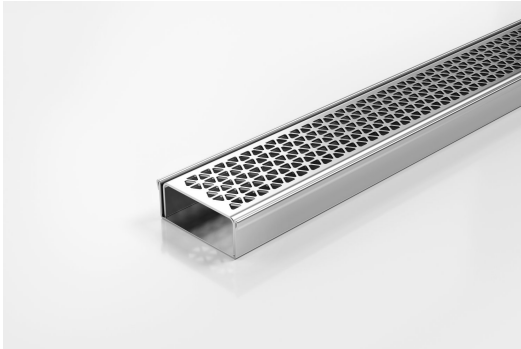

## Linear Drain

Modular drainage system with a stainless steel grate and stainless steel channel.

A world first in architectural linear grates, the partnership with Marc Newson has created a new decorative solution for wet areas, incorporating Newson's signature tessellated hexagonal pattern.

Please be aware that depending on the installation environment, for a pool installation or close to a surf beach, you may need to have your stainless steel grates electropolished. Lengths over 3000mm available on request.