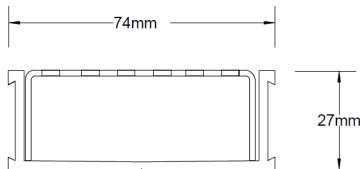

**Refer to AS3500 for outlet pipe sizes specific to your installation.**

**Code** 65MNDG25

**Range** 65

**Grate Style** MND

**Category** Modular Kits

**Channel Material** uPVC

**Steel Grade** 316

Grates longer than 1500mm supplied in sections. Tile Inserts longer than 1200mm supplied in sections. Channels over 3000mm supplied in sections with joiner. +/-2mm tolerance on dimensions.

### SPECIFICATIONS + DIMENSIONS

<b>Channel Width</b>	74mm
<b>Channel Depth</b>	27mm
<b>Length(s)</b>	900mm 1000mm 1200mm 1500mm 1800mm 1900mm 2000mm 2100mm 2200mm 2400mm 2500mm 2700mm 3000mm
<b>Outlet Size</b>	DN40, DN50