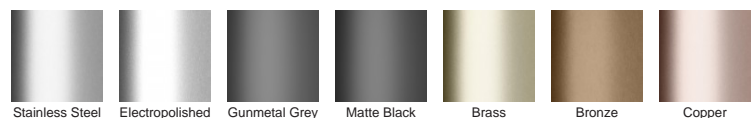

### STORMTECH COLOUR FINISHES

**Electroplate finishes subject to natural variation with time and local environment. Factors such as pools/surf beaches may require electropolishing. Contact us for suitability.**