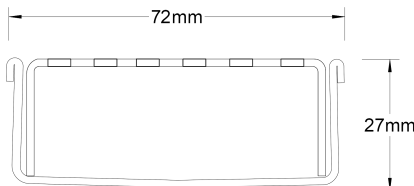

Stormtech Modular Kits are supplied with grate and oversized channel to be cut down on site. One piece channel comes with pre punched spigot with outlet extender (kits up to 2000mm long). Oversized channel enables choice of outlet positions: centre, end or wherever preferred. Kits over 2000mm long and kits requiring multiple outlets are supplied with outlet on joiner plate. All kits are supplied with 2x clip-on end caps.

**Refer to AS3500 for outlet pipe sizes specific to your installation. (Grate/Channel Lengths Provided) 900mm/...**

**Code** 65PSi25

**Range** 65

**Grate Style** PS

**Category** Modular Kits

**Channel Material** Stainless Steel

**Steel Grade** 316

Grates longer than 1500mm supplied in sections. Tile Inserts longer than 1200mm supplied in sections. Channels over 3000mm supplied in sections with joiner. +/-2mm tolerance on dimensions.

### SPECIFICATIONS + DIMENSIONS

<b>Channel Width</b>	72mm
<b>Channel Depth</b>	27mm
<b>Length(s)</b>	900mm 1000mm 1200mm 1500mm 1800mm 1900mm 2000mm
<b>Outlet Size</b>	DN50