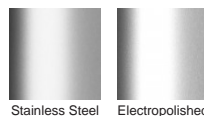

**Steel Grade** 316

Grates longer than 1500mm supplied in sections. Tile Inserts longer than 1200mm supplied in sections. Channels over 3000mm supplied in sections with joiner. +/-2mm tolerance on dimensions.

### STORMTECH COLOUR FINISHES

Electroplate finishes subject to natural variation with time and local environment. Factors such as pools/surf beaches may require electropolishing. Contact us for suitability.