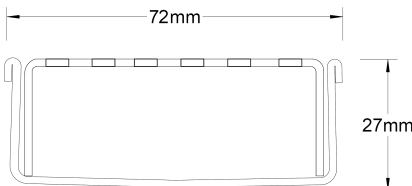

Stormtech Modular Kits are supplied with grate and oversized channel to be cut down on site. One piece channel comes with pre punched spigot with outlet extender (kits up to 2000mm long). Oversized channel enables choice of outlet positions: centre, end or wherever preferred. Kits over 2000mm long and kits requiring multiple outlets are supplied with outlet on joiner plate. All kits are supplied with 2x clip-on end caps.

**Refer to AS3500 for outlet pipe sizes specific to your installation. (Grate/Channel Lengths Provided) 900mm/...**

**Code** 65PSi25

**Range** 65

**Grate Style** PS

**Category** Modular Kits

**Channel Material** Stainless Steel

**Steel Grade** 316

Grates longer than 1500mm supplied in sections. Tile Inserts longer than 1200mm supplied in sections. Channels over 3000mm supplied in sections with joiner. +/-2mm tolerance on dimensions.

### SPECIFICATIONS + DIMENSIONS

<b>Channel Width</b>	72mm
<b>Channel Depth</b>	27mm
<b>Length(s)</b>	900mm 1000mm 1200mm 1500mm 1800mm 1900mm 2000mm
<b>Outlet Size</b>	DN50