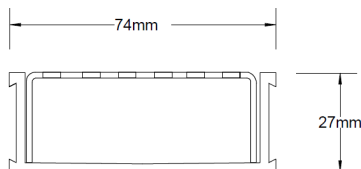

### SPECIFICATIONS + DIMENSIONS

<b>Channel Width</b>	74mm
<b>Channel Depth</b>	27mm
<b>Length(s)</b>	900mm 1000mm 1200mm 1500mm 1800mm 1900mm 2000mm 2100mm 2200mm 2400mm 2500mm 2700mm 3000mm
<b>Outlet Size</b>	DN40, DN50

Grates longer than 1500mm supplied in sections. Tile Inserts longer than 1200mm supplied in sections. Channels over 3000mm supplied in sections with joiner. +/-2mm tolerance on dimensions.