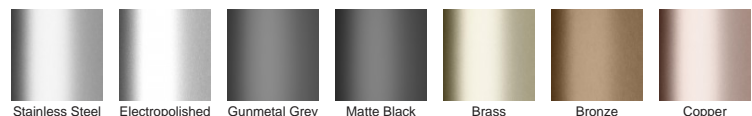

STORMTECH COLOUR FINISHES

Electroplate finishes subject to natural variation with time and local environment. Factors such as pools/surf beaches may require electropolishing. Contact us for suitability.

PRODUCT APPLICATIONS

Bathroom Drainage	Hospitality Drainage
Aged / Health Care Drainage	Paved Area Drainage
Balcony Drainage	Shower Drainage
Commercial Drainage	Multi-Residential Drainage
Courtyard / Patio Drainage	Special Needs Drainage
Pool and Spa Area Drainage	Threshold Drainage

Copyright © Stormtech Pty Ltd. Patent 733361. Drawings not to scale, please use dimensions shown.
Downloaded 02/02/2025 (please check for updates)

Visit stormtech.com.au
for tools + inspiration.

Phone **1300 653 403**

Email info@stormtech.com.au