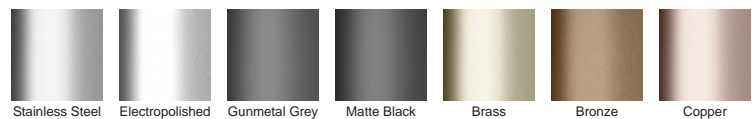

The grate(s) are manufactured from 316 marine grade stainless steel and the channel and fittings from uPVC.

Kits longer than 3000mm are available on request.

Please be aware that depending on the installation environment, for a pool installation or close to a surf beach, you may need to have your stainless steel grates electropolished.

STORMTECH COLOUR FINISHES

Electroplate finishes subject to natural variation with time and local environment. Factors such as pools/surf beaches may require electropolishing. Contact us for suitability.