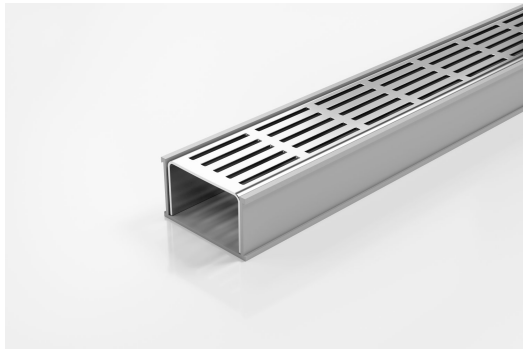

ARCHITECTURAL
GRATES + DRAINS

65PSG40

Linear Drain

Code 65PSG40

Range 65

Grate Style PS

Category Modular Kits

Channel Material uPVC

Steel Grade 316

Grates longer than 1500mm supplied in sections. Tile Inserts longer than 1200mm supplied in sections. Channels over 3000mm supplied in sections with joiner. +/-2mm tolerance on dimensions.

The 65PSG40 is a Punched Slot grate design.

The 65PSG40 is a modular drainage kit with stainless steel grate(s), a uPVC drainage channel and fittings. It is size adjustable and will be assembled at the time of installation.

The grate(s) are manufactured from 316 marine grade stainless steel and the channel and fittings from uPVC.

Kits longer than 3000mm are available on request.

Please be aware that depending on the installation environment, for a pool installation or close to a surf beach, you may need to have your stainless steel grates electropolished.