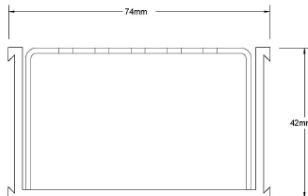

ARCHITECTURAL
GRATES + DRAINS

65PSG40

Linear Drain

Code 65PSG40
Range 65
Grate Style PS
Category Modular Kits
Channel Material uPVC
Steel Grade 316

Grates longer than 1500mm supplied in sections. Tile Inserts longer than 1200mm supplied in sections. Channels over 3000mm supplied in sections with joiner. +/-2mm tolerance on dimensions.

Refer to AS3500 for outlet pipe sizes specific to your installation.

SPECIFICATIONS + DIMENSIONS

Channel Width	74mm
Channel Depth	42mm
Length(s)	900mm 1000mm 1200mm 1500mm 1800mm 1900mm 2000mm 2100mm 2200mm 2400mm 2500mm 2700mm 3000mm
Outlet Size	DN40, DN50