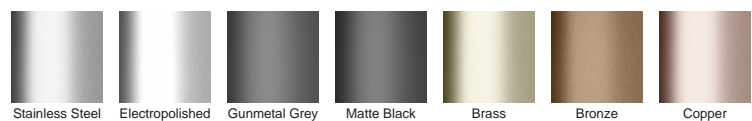

The grate(s) are manufactured from 316 marine grade stainless steel and the channel and fittings from uPVC.

Kits longer than 3000mm are available on request.

Please be aware that depending on the installation environment, for a pool installation or close to a surf beach, you may need to have your stainless steel grates electropolished.

STORMTECH COLOUR FINISHES

Electroplate finishes subject to natural variation with time and local environment. Factors such as pools/surf beaches may require electropolishing. Contact us for suitability.