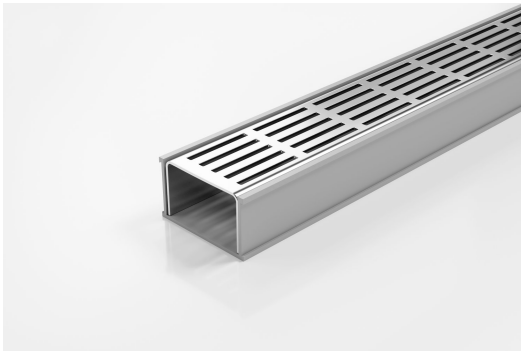

ARCHITECTURAL
GRATES + DRAINS

65PSG40

Linear Drain

Code 65PSG40

Range 65

Grate Style PS

Category Modular Kits

Channel Material uPVC

Steel Grade 316

Grates longer than 1500mm supplied in sections. Tile Inserts longer than 1200mm supplied in sections. Channels over 3000mm supplied in sections with joiner. +/-2mm tolerance on dimensions.

The 65PSG40 is a Punched Slot grate design.

The 65PSG40 is a modular drainage kit with stainless steel grate(s), a uPVC drainage channel and fittings. It is size adjustable and will be assembled at the time of installation.

The grate(s) are manufactured from 316 marine grade stainless steel and the channel and fittings from uPVC.

Kits longer than 3000mm are available on request.

Please be aware that depending on the installation environment, for a pool installation or close to a surf beach, you may need to have your stainless steel grates electropolished.