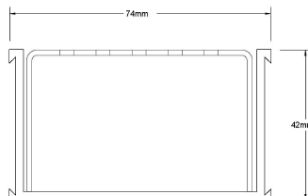

Steel Grade 316

Grates longer than 1500mm supplied in sections. Tile Inserts longer than 1200mm supplied in sections. Channels over 3000mm supplied in sections with joiner. +/-2mm tolerance on dimensions.

Refer to AS3500 for outlet pipe sizes specific to your installation.

SPECIFICATIONS + DIMENSIONS

Channel Width	74mm
Channel Depth	42mm
Length(s)	900mm 1000mm 1200mm 1500mm 1800mm 1900mm 2000mm 2100mm 2200mm 2400mm 2500mm 2700mm 3000mm
Outlet Size	DN40, DN50