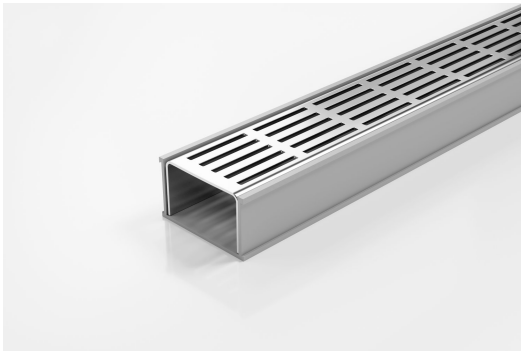

ARCHITECTURAL
GRATES + DRAINS

65PSG40

Linear Drain

Code 65PSG40
Range 65
Grate Style PS
Category Modular Kits
Channel Material uPVC
Steel Grade 316

Grates longer than 1500mm supplied in sections. Tile Inserts longer than 1200mm supplied in sections. Channels over 3000mm supplied in sections with joiner. +/-2mm tolerance on dimensions.

The 65PSG40 is a Punched Slot grate design.

The 65PSG40 is a modular drainage kit with stainless steel grate(s), a uPVC drainage channel and fittings. It is size adjustable and will be assembled at the time of installation.

The grate(s) are manufactured from 316 marine grade stainless steel and the channel and fittings from uPVC.

Kits longer than 3000mm are available on request.

Please be aware that depending on the installation environment, for a pool installation or close to a surf beach, you may need to have your stainless steel grates electropolished.