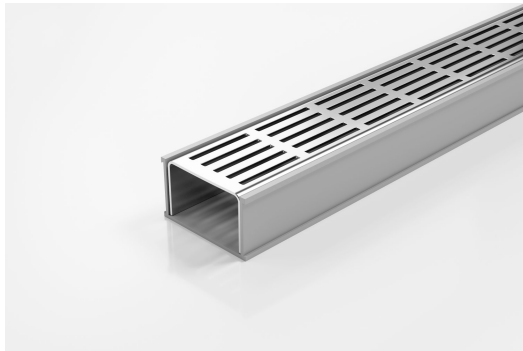

ARCHITECTURAL
GRATES + DRAINS

65PSG40

Linear Drain

Code 65PSG40

Range 65

Grate Style PS

Category Modular Kits

Channel Material uPVC

Steel Grade 316

Grates longer than 1500mm supplied in sections. Tile Inserts longer than 1200mm supplied in sections. Channels over 3000mm supplied in sections with joiner. +/-2mm tolerance on dimensions.

The 65PSG40 is a Punched Slot grate design.

The 65PSG40 is a modular drainage kit with stainless steel grate(s), a uPVC drainage channel and fittings. It is size adjustable and will be assembled at the time of installation.

The grate(s) are manufactured from 316 marine grade stainless steel and the channel and fittings from uPVC.

Kits longer than 3000mm are available on request.

Please be aware that depending on the installation environment, for a pool installation or close to a surf beach, you may need to have your stainless steel grates electropolished.