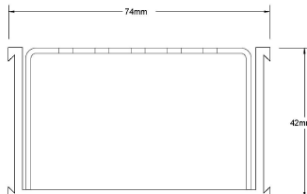

Steel Grade 316

Grates longer than 1500mm supplied in sections. Tile Inserts longer than 1200mm supplied in sections. Channels over 3000mm supplied in sections with joiner. +/-2mm tolerance on dimensions.

Refer to AS3500 for outlet pipe sizes specific to your installation.

SPECIFICATIONS + DIMENSIONS

Channel Width	74mm
Channel Depth	42mm
Length(s)	900mm 1000mm 1200mm 1500mm 1800mm 1900mm 2000mm 2100mm 2200mm 2400mm 2500mm 2700mm 3000mm
Outlet Size	DN40, DN50