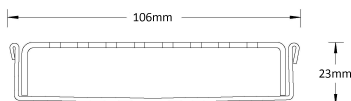

Stormtech Modular Kits are supplied with grate and oversized channel to be cut down on site. One piece channel comes with pre punched spigot with outlet extender (kits up to 2000mm long). Oversized channel enables choice of outlet positions: centre, end or wherever preferred. Kits over 2000mm long and kits requiring multiple outlets are supplied with outlet on joiner plate. All kits are supplied with 2x clip-on end caps.

(Grate/Channel Lengths Provided) 900mm/1500mm, 1000mm/1500mm, 1200mm/1800mm, 1500mm/2400mm, 1800mm/3000mm, 2000mm/3000mm

Code 100PSi20

Range 100

Grate Style PS

Category Modular Kits

Channel Material Stainless Steel

Steel Grade 316

SPECIFICATIONS + DIMENSIONS

Channel Width	106mm
Channel Depth	23mm
Length(s)	1000mm 1200mm 1500mm 1800mm 1900mm 2000mm
Outlet Size	DN50, DN80, DN100

STORMTECH COLOUR FINISHES

Electroplate finishes subject to natural variation with time and local environment. Factors such as pools/surf beaches may require electropolishing. Contact us for suitability.

Grates longer than 1500mm supplied in sections. Tile Inserts longer than 1200mm supplied in sections. Channels over 3000mm supplied in sections with joiner. +/-2mm tolerance on dimensions.

PRODUCT APPLICATIONS