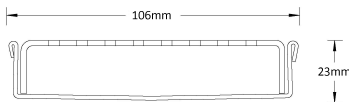

Stormtech Modular Kits are supplied with grate and oversized channel to be cut down on site. One piece channel comes with pre punched spigot with outlet extender (kits up to 2000mm long). Oversized channel enables choice of outlet positions: centre, end or wherever preferred. Kits over 2000mm long and kits requiring multiple outlets are supplied with outlet on joiner plate. All kits are supplied with 2x clip-on end caps.

Code 100PSi20

Range 100

Grate Style PS

Category Modular Kits

Channel Material Stainless Steel

Steel Grade 316

(Grate/Channel Lengths Provided) 900mm/1500mm, 1000mm/1500mm, 1200mm/1800mm, 1500mm/2400mm, 1800mm/3000mm, 2000mm/3000mm

SPECIFICATIONS + DIMENSIONS

Channel Width	106mm
Channel Depth	23mm
Length(s)	1000mm 1200mm 1500mm 1800mm 1900mm 2000mm
Outlet Size	DN50, DN80, DN100

STORMTECH COLOUR FINISHES

Electroplate finishes subject to natural variation with time and local environment. Factors such as pools/surf beaches may require electropolishing. Contact us for suitability.

Grates longer than 1500mm supplied in sections. Tile Inserts longer than 1200mm supplied in sections. Channels over 3000mm supplied in sections with joiner. +/-2mm tolerance on dimensions.

PRODUCT APPLICATIONS