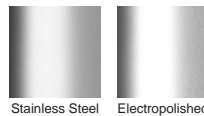

Code 100PSi20

Range 100

Grate Style PS

Category Modular Kits

Channel Material Stainless Steel

Steel Grade 316

(Grate/Channel Lengths Provided) 900mm/1500mm, 1000mm/1500mm, 1200mm/1800mm, 1500mm/2400mm, 1800mm/3000mm, 2000mm/3000mm

SPECIFICATIONS + DIMENSIONS

Channel Width	106mm
Channel Depth	23mm
Length(s)	1000mm 1200mm 1500mm 1800mm 1900mm 2000mm
Outlet Size	DN50, DN80, DN100

STORMTECH COLOUR FINISHES

Electroplate finishes subject to natural variation with time and local environment. Factors such as pools/surf beaches may require electropolishing. Contact us for suitability.