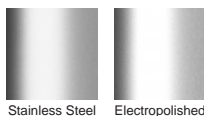

(Grate/Channel Lengths Provided) 900mm/1500mm, 1000mm/1500mm, 1200mm/1800mm, 1500mm/2400mm, 1800mm/3000mm, 2000mm/3000mm

Code 100PSi20

Range 100

Grate Style PS

Category Modular Kits

Channel Material Stainless Steel

Steel Grade 316

SPECIFICATIONS + DIMENSIONS

Channel Width	106mm
Channel Depth	23mm
Length(s)	1000mm 1200mm 1500mm 1800mm 1900mm 2000mm
Outlet Size	DN50, DN80, DN100

STORMTECH COLOUR FINISHES

Electroplate finishes subject to natural variation with time and local environment. Factors such as pools/surf beaches may require electropolishing. Contact us for suitability.