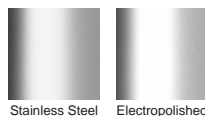

(Grate/Channel Lengths Provided) 900mm/1500mm, 1000mm/1500mm, 1200mm/1800mm, 1500mm/2400mm, 1800mm/3000mm, 2000mm/3000mm

Code 100PSi20

Range 100

Grate Style PS

Category Modular Kits

Channel Material Stainless Steel

Steel Grade 316

SPECIFICATIONS + DIMENSIONS

Channel Width	106mm
Channel Depth	23mm
Length(s)	1000mm 1200mm 1500mm 1800mm 1900mm 2000mm
Outlet Size	DN50, DN80, DN100

STORMTECH COLOUR FINISHES

Electroplate finishes subject to natural variation with time and local environment. Factors such as pools/surf beaches may require electropolishing. Contact us for suitability.