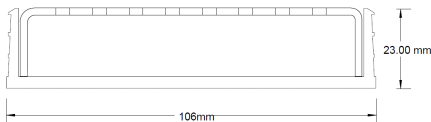

**Code** 100PSG20

**Range** 100

**Grate Style** PS

**Category** Modular Kits

**Channel Material** uPVC

**Steel Grade** 316

Grates longer than 1500mm supplied in sections. Tile Inserts longer than 1200mm supplied in sections. Channels over 3000mm supplied in sections with joiner. +/-2mm tolerance on dimensions.

### SPECIFICATIONS + DIMENSIONS

<b>Channel Width</b>	106mm
<b>Channel Depth</b>	23mm
<b>Length(s)</b>	900mm 1000mm 1200mm 1500mm 1800mm 1900mm 2000mm 2100mm 2200mm 2400mm 2500mm 2700mm 3000mm
<b>Outlet Size</b>	DN80, DN100