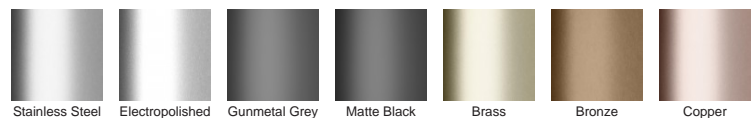

STORMTECH COLOUR FINISHES

Electroplate finishes subject to natural variation with time and local environment. Factors such as pools/surf beaches may require electropolishing. Contact us for suitability.

PRODUCT APPLICATIONS

Bathroom Drainage	Hospitality Drainage
Aged / Health Care Drainage	Paved Area Drainage
Balcony Drainage	Shower Drainage
Commercial Drainage	Multi-Residential Drainage
Courtyard / Patio Drainage	Special Needs Drainage
Pool and Spa Area Drainage	Wet Area Drainage

Copyright © Stormtech Pty Ltd. Patent 733361. Drawings not to scale, please use dimensions shown. Downloaded 17/07/2024 (please check for updates)

Visit stormtech.com.au
for tools + inspiration.

Phone **1300 653 403**

Email info@stormtech.com.au