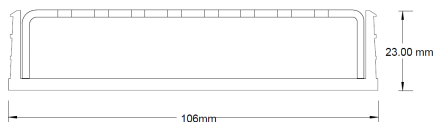

**Code** 100PSG20

**Range** 100

**Grate Style** PS

**Category** Modular Kits

**Channel Material** uPVC

**Steel Grade** 316

Grates longer than 1500mm supplied in sections. Tile Inserts longer than 1200mm supplied in sections. Channels over 3000mm supplied in sections with joiner. +/-2mm tolerance on dimensions.

### SPECIFICATIONS + DIMENSIONS

<b>Channel Width</b>	106mm
<b>Channel Depth</b>	23mm
<b>Length(s)</b>	900mm 1000mm 1200mm 1500mm 1800mm 1900mm 2000mm 2100mm 2200mm 2400mm 2500mm 2700mm 3000mm
<b>Outlet Size</b>	DN80, DN100