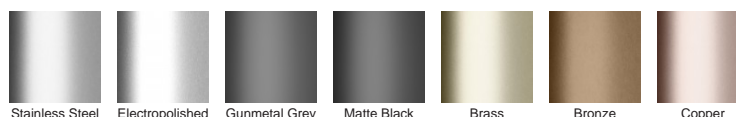

**Code** 100PSG20

**Range** 100

**Grate Style** PS

**Category** Modular Kits

**Channel Material** uPVC

**Steel Grade** 316

Grates longer than 1500mm supplied in sections. Tile Inserts longer than 1200mm supplied in sections. Channels over 3000mm supplied in sections with joiner. +/-2mm tolerance on dimensions.

### STORMTECH COLOUR FINISHES

Electroplate finishes subject to natural variation with time and local environment. Factors such as pools/surf beaches may require electropolishing. Contact us for suitability.