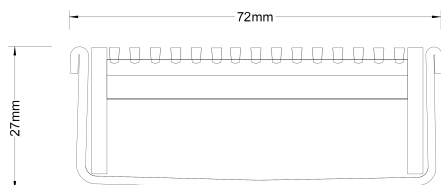

Stormtech Modular Kits are supplied with grate and oversized channel to be cut down on site. One piece channel comes with pre punched spigot with outlet extender (kits up to 2000mm long). Oversized channel enables choice of outlet positions: centre, end or wherever preferred. Kits over 2000mm long and kits requiring multiple outlets are supplied with outlet on joiner plate. All kits are supplied with 2x clip-on end caps.

**Code** 65ARi25

**Range** 65

**Grate Style** AR

**Category** Modular Kits

**Channel Material** Stainless Steel

**Steel Grade** 316

**Refer to AS3500 for outlet pipe sizes specific to your installation. (Grate/Channel Lengths Provided) 900mm/1500mm, 1000mm/1500mm, 1200mm/1800mm, 1500mm/2400mm, 1800mm/3000mm, 2000mm/3000mm**

### SPECIFICATIONS + DIMENSIONS

|                      |  |
|----------------------|--|
| <b>Channel Width</b> | 72mm   |
| <b>Channel Depth</b> | 27mm   |
| <b>Length(s)</b>     | 750mm 900mm 1000mm 1200mm<br>1500mm 1800mm 1900mm 2000mm |
| <b>Outlet Size</b>   | DN50   |

Grates longer than 1500mm supplied in sections. Tile Inserts longer than 1200mm supplied in sections. Channels over 3000mm supplied in sections with joiner. +/-2mm tolerance on dimensions.