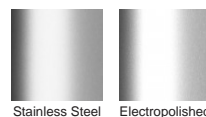

STORMTECH COLOUR FINISHES

Electroplate finishes subject to natural variation with time and local environment. Factors such as pools/surf beaches may require electropolishing. Contact us for suitability.

PRODUCT APPLICATIONS

Bathroom Drainage	Pool and Spa Area Drainage
Aged / Health Care Drainage	Hospitality Drainage
Balcony Drainage	Paved Area Drainage
Commercial Drainage	Shower Drainage
Courtyard / Patio Drainage	Multi-Residential Drainage
Driveway Drainage	Special Needs Drainage