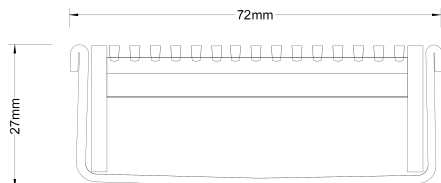

Stormtech Modular Kits are supplied with grate and oversized channel to be cut down on site. One piece channel comes with pre punched spigot with outlet extender (kits up to 2000mm long). Oversized channel enables choice of outlet positions: centre, end or wherever preferred. Kits over 2000mm long and kits requiring multiple outlets are supplied with outlet on joiner plate. All kits are supplied with 2x clip-on end caps.

**Code** 65ARi25

**Range** 65

**Grate Style** AR

**Category** Modular Kits

**Channel Material** Stainless Steel

**Steel Grade** 316

**Refer to AS3500 for outlet pipe sizes specific to your installation. (Grate/Channel Lengths Provided) 900mm/1500mm, 1000mm/1500mm, 1200mm/1800mm, 1500mm/2400mm, 1800mm/3000mm, 2000mm/3000mm**

### SPECIFICATIONS + DIMENSIONS

<b>Channel Width</b>	72mm
<b>Channel Depth</b>	27mm
<b>Length(s)</b>	750mm 900mm 1000mm 1200mm 1500mm 1800mm 1900mm 2000mm
<b>Outlet Size</b>	DN50

Grates longer than 1500mm supplied in sections. Tile Inserts longer than 1200mm supplied in sections. Channels over 3000mm supplied in sections with joiner. +/-2mm tolerance on dimensions.