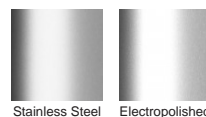

### STORMTECH COLOUR FINISHES

Electroplate finishes subject to natural variation with time and local environment. Factors such as pools/surf beaches may require electropolishing. Contact us for suitability.