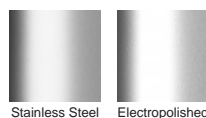

Lengths over 3000mm available on request.

Please be aware that depending on the installation environment, for a pool installation or close to a surf beach, you may need to have your stainless steel grates electropolished.

Refer to AS3500 for outlet pipe sizes specific to your installation.

Code 65ARi40

Range 65

Grate Style AR

Category Modular Kits

Channel Material Stainless Steel

Steel Grade 316

Grates longer than 1500mm supplied in sections. Tile Inserts longer than 1200mm supplied in sections. Channels over 3000mm supplied in sections with joiner. +/-2mm tolerance on dimensions.

SPECIFICATIONS + DIMENSIONS

Channel Width	72mm
Channel Depth	42mm
Length(s)	900mm 1000mm 1200mm 1500mm 1800mm 1900mm 2000mm
Outlet Size	DN50

STORMTECH COLOUR FINISHES

Electroplate finishes subject to natural variation with time and local environment. Factors such as pools/surf beaches may require electropolishing. Contact us for suitability.