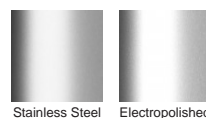

Lengths over 3000mm available on request.

Please be aware that depending on the installation environment, for a pool installation or close to a surf beach, you may need to have your stainless steel grates electropolished.

Refer to AS3500 for outlet pipe sizes specific to your installation.

Code 65ARi40

Range 65

Grate Style AR

Category Modular Kits

Channel Material Stainless Steel

Steel Grade 316

Grates longer than 1500mm supplied in sections. Tile Inserts longer than 1200mm supplied in sections. Channels over 3000mm supplied in sections with joiner. +/-2mm tolerance on dimensions.

SPECIFICATIONS + DIMENSIONS

Channel Width	72mm
Channel Depth	42mm
Length(s)	900mm 1000mm 1200mm 1500mm 1800mm 1900mm 2000mm
Outlet Size	DN50

STORMTECH COLOUR FINISHES

Electroplate finishes subject to natural variation with time and local environment. Factors such as pools/surf beaches may require electropolishing. Contact us for suitability.