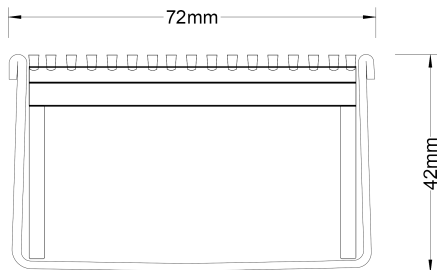

Refer to AS3500 for outlet pipe sizes specific to your installation.

Code 65ARi40

Range 65

Grate Style AR

Category Modular Kits

Channel Material Stainless Steel

Steel Grade 316

Grates longer than 1500mm supplied in sections. Tile Inserts longer than 1200mm supplied in sections. Channels over 3000mm supplied in sections with joiner. +/-2mm tolerance on dimensions.

SPECIFICATIONS + DIMENSIONS

Channel Width	72mm
Channel Depth	42mm
Length(s)	900mm 1000mm 1200mm 1500mm 1800mm 1900mm 2000mm
Outlet Size	DN50

STORMTECH COLOUR FINISHES

Electroplate finishes subject to natural variation with time and local environment. Factors such as pools/surf beaches may require electropolishing. Contact us for suitability.