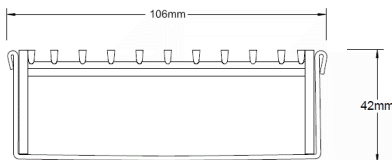

**Code** 100TRi40MTL

**Range** 100

**Grate Style** TR

**Category** Made-to-Length

**Channel Material** Stainless Steel

**Steel Grade** 316

### SPECIFICATIONS + DIMENSIONS

<b>Channel Width</b>	106mm
<b>Channel Depth</b>	42mm
<b>Length(s)</b>	As Required
<b>Outlet Size</b>	DN40, DN50, DN65, DN80, DN100