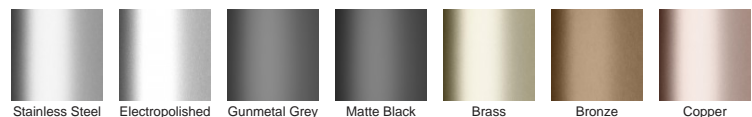

Please note that our TR grates have a non finished finish.

Please be aware that depending on the installation environment, for a pool installation or close to a surf beach, you may need to have your stainless steel grates electropolished.

**Code** 100TRi40MTL

**Range** 100

**Grate Style** TR

**Category** Made-to-Length

**Channel Material** Stainless Steel

**Steel Grade** 316

### STORMTECH COLOUR FINISHES

Electroplate finishes subject to natural variation with time and local environment. Factors such as pools/surf beaches may require electropolishing. Contact us for suitability.