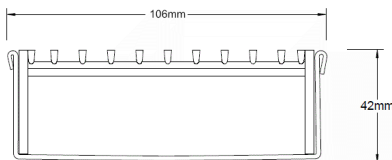

**Code** 100TRi40MTL

**Range** 100

**Grate Style** TR

**Category** Made-to-Length

**Channel Material** Stainless Steel

**Steel Grade** 316

### SPECIFICATIONS + DIMENSIONS

<b>Channel Width</b>	106mm
<b>Channel Depth</b>	42mm
<b>Length(s)</b>	As Required
<b>Outlet Size</b>	DN40, DN50, DN65, DN80, DN100

Grates longer than 1500mm supplied in sections. Tile Inserts longer than 1200mm supplied in sections. Channels over 3000mm supplied in sections with joiner. +/-2mm tolerance on dimensions.