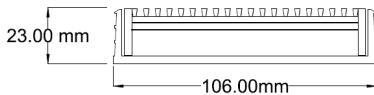

**Steel Grade** 316

Grates longer than 1500mm supplied in sections. Tile Inserts longer than 1200mm supplied in sections. Channels over 3000mm supplied in sections with joiner. +/-2mm tolerance on dimensions.

### SPECIFICATIONS + DIMENSIONS

<b>Channel Width</b>	106mm
<b>Channel Depth</b>	23mm
<b>Length(s)</b>	900mm 1000mm 1200mm 1500mm 1800mm 2000mm 2200mm 2400mm 2700mm 3000mm
<b>Outlet Size</b>	DN40, DN50, DN80, DN100