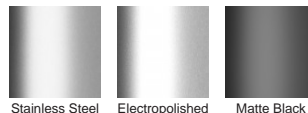

### STORMTECH COLOUR FINISHES

Electroplate finishes subject to natural variation with time and local environment. Factors such as pools/surf beaches may require electropolishing. Contact us for suitability.