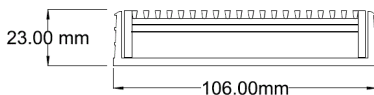

**Steel Grade** 316

Grates longer than 1500mm supplied in sections. Tile Inserts longer than 1200mm supplied in sections. Channels over 3000mm supplied in sections with joiner. +/-2mm tolerance on dimensions.

### SPECIFICATIONS + DIMENSIONS

<b>Channel Width</b>	106mm
<b>Channel Depth</b>	23mm
<b>Length(s)</b>	900mm 1000mm 1200mm 1500mm 1800mm 2000mm 2200mm 2400mm 2700mm 3000mm
<b>Outlet Size</b>	DN40, DN50, DN80, DN100