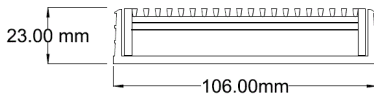

Kits longer than 3000mm are available on request.

Black uPVC channel only suitable for Internal use only

**Code** 100PSGALLBL20

**Range** 100

**Grate Style** PS

**Category** Modular Kits

**Channel Material** uPVC

**Steel Grade** 316

Grates longer than 1500mm supplied in sections. Tile Inserts longer than 1200mm supplied in sections. Channels over 3000mm supplied in sections with joiner. +/-2mm tolerance on dimensions.

### SPECIFICATIONS + DIMENSIONS

<b>Channel Width</b>	106mm
<b>Channel Depth</b>	23mm
<b>Length(s)</b>	900mm 1000mm 1200mm 1500mm 1800mm 2000mm 2200mm 2400mm 2700mm 3000mm
<b>Outlet Size</b>	DN40, DN50, DN80, DN100