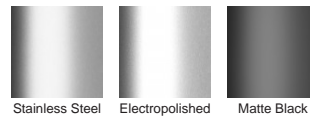

### STORMTECH COLOUR FINISHES

Electroplate finishes subject to natural variation with time and local environment. Factors such as pools/surf beaches may require electropolishing. Contact us for suitability.