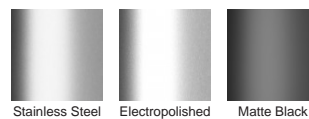

The grate(s) are manufactured from 316 marine grade stainless steel and the channel and fittings from uPVC.

Kits longer than 3000mm are available on request.

Black uPVC channel only suitable for Internal use only

### STORMTECH COLOUR FINISHES

Electroplate finishes subject to natural variation with time and local environment. Factors such as pools/surf beaches may require electropolishing. Contact us for suitability.