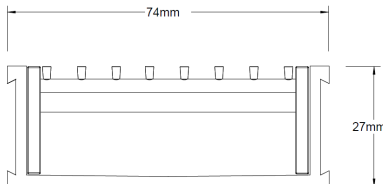

**Refer to AS3500 for outlet pipe sizes specific to your installation.**

**Code** 65TRGALLBL25

**Range** 65

**Grate Style** TR

**Category** Modular Kits

**Channel Material** uPVC

**Steel Grade** 316

Grates longer than 1500mm supplied in sections. Tile Inserts longer than 1200mm supplied in sections. Channels over 3000mm supplied in sections with joiner. +/-2mm tolerance on dimensions.

### SPECIFICATIONS + DIMENSIONS

|                      |  |
|----------------------|--|
| <b>Channel Width</b> | 74mm   |
| <b>Channel Depth</b> | 27mm   |
| <b>Length(s)</b>     | 900mm 1000mm 1200mm 1500mm<br>1800mm 2000mm 2200mm 2400mm<br>2700mm 3000mm |
| <b>Outlet Size</b>   | DN40, DN50   |