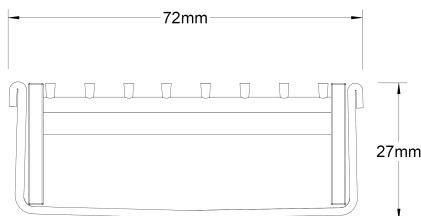

Stormtech Modular Kits are supplied with grate and oversized channel to be cut down on site. One piece channel comes with pre punched spigot with outlet extender (kits up to 2000mm long). Oversized channel enables choice of outlet positions: centre, end or wherever preferred. Kits over 2000mm long and kits requiring multiple outlets are supplied with outlet on joiner plate. All kits are supplied with 2x clip-on end caps.

Refer to AS3500 for outlet pipe sizes specific to your installation. (Grate/Channel Lengths Provided) 900mm/1500mm, 1000mm/1500mm, 1200mm/1800mm, 1500mm/2400mm, 1800mm/3000mm,...

**Code** 65TRi25

**Range** 65

**Grate Style** TR

**Category** Modular Kits

**Channel Material** Stainless Steel

**Steel Grade** 316

Grates longer than 1500mm supplied in sections. Tile Inserts longer than 1200mm supplied in sections. Channels over 3000mm supplied in sections with joiner. +/-2mm tolerance on dimensions.

### SPECIFICATIONS + DIMENSIONS

<b>Channel Width</b>	72mm
<b>Channel Depth</b>	27mm
<b>Length(s)</b>	900mm 1000mm 1200mm 1500mm 1800mm 1900mm 2000mm
<b>Outlet Size</b>	DN50