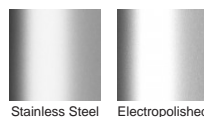

**Grate Style** TR

**Category** Modular Kits

**Channel Material** Stainless Steel

**Steel Grade** 316

Grates longer than 1500mm supplied in sections. Tile Inserts longer than 1200mm supplied in sections. Channels over 3000mm supplied in sections with joiner. +/-2mm tolerance on dimensions.

### STORMTECH COLOUR FINISHES

Electroplate finishes subject to natural variation with time and local environment. Factors such as pools/surf beaches may require electropolishing. Contact us for suitability.