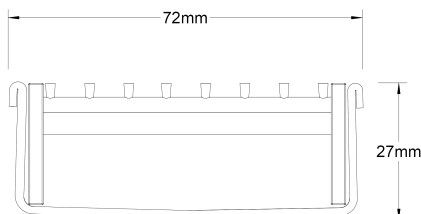

Stormtech Modular Kits are supplied with grate and oversized channel to be cut down on site. One piece channel comes with pre punched spigot with outlet extender (kits up to 2000mm long). Oversized channel enables choice of outlet positions: centre, end or wherever preferred. Kits over 2000mm long and kits requiring multiple outlets are supplied with outlet on joiner plate. All kits are supplied with 2x clip-on end caps.

Refer to AS3500 for outlet pipe sizes specific to your installation. (Grate/Channel Lengths Provided) 900mm/1500mm, 1000mm/1500mm, 1200mm/1800mm, 1500mm/2400mm, 1800mm/3000mm,...

Code 65TRi25

Range 65

Grate Style TR

Category Modular Kits

Channel Material Stainless Steel

Steel Grade 316

Grates longer than 1500mm supplied in sections. Tile Inserts longer than 1200mm supplied in sections. Channels over 3000mm supplied in sections with joiner. +/-2mm tolerance on dimensions.

SPECIFICATIONS + DIMENSIONS

Channel Width	72mm
Channel Depth	27mm
Length(s)	900mm 1000mm 1200mm 1500mm 1800mm 1900mm 2000mm
Outlet Size	DN50

STORMTECH COLOUR FINISHES

Electroplate finishes subject to natural variation with time and local environment. Factors such as pools/surf beaches may require electropolishing. Contact us for suitability.