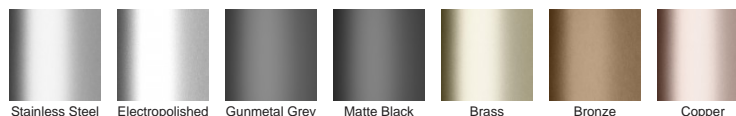

STORMTECH COLOUR FINISHES

Electroplate finishes subject to natural variation with time and local environment. Factors such as pools/surf beaches may require electropolishing. Contact us for suitability.

PRODUCT APPLICATIONS

Bathroom Drainage	Pool and Spa Area Drainage
Aged / Health Care Drainage	Hospitality Drainage
Balcony Drainage	Paved Area Drainage
Commercial Drainage	Shower Drainage
Courtyard / Patio Drainage	Multi-Residential Drainage
Driveway Drainage	Special Needs Drainage

Copyright © Stormtech Pty Ltd. Patent 733361. Drawings not to scale, please use dimensions shown. Downloaded 22/02/2025 (please check for updates)

Visit stormtech.com.au
for tools + inspiration.

Phone **1300 653 403**

Email info@stormtech.com.au