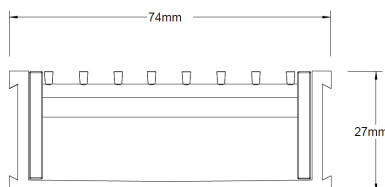

Code 65TRG25

Range 65

Grate Style TR

Category Modular Kits

Channel Material uPVC

Steel Grade 316

Grates longer than 1500mm supplied in sections. Tile Inserts longer than 1200mm supplied in sections. Channels over 3000mm supplied in sections with joiner. +/-2mm tolerance on dimensions.

SPECIFICATIONS + DIMENSIONS

Channel Width	74mm
Channel Depth	27mm
Length(s)	900mm 1000mm 1200mm 1500mm 1800mm 1900mm 2000mm 2100mm 2200mm 2400mm 2500mm 2700mm 3000mm
Outlet Size	DN40, DN50

STORMTECH COLOUR FINISHES