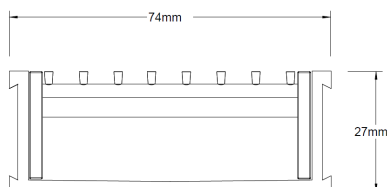

Code 65TRG25

Range 65

Grate Style TR

Category Modular Kits

Channel Material uPVC

Steel Grade 316

Grates longer than 1500mm supplied in sections. Tile Inserts longer than 1200mm supplied in sections. Channels over 3000mm supplied in sections with joiner. +/-2mm tolerance on dimensions.

SPECIFICATIONS + DIMENSIONS

Channel Width	74mm
Channel Depth	27mm
Length(s)	900mm 1000mm 1200mm 1500mm 1800mm 1900mm 2000mm 2100mm 2200mm 2400mm 2500mm 2700mm 3000mm
Outlet Size	DN40, DN50

STORMTECH COLOUR FINISHES