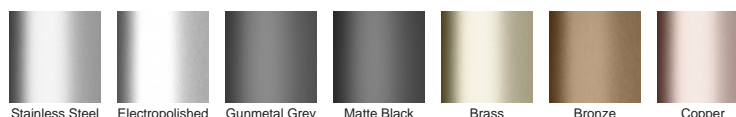

**Code** 100PASG20

**Range** 100

**Grate Style** PAS

**Category** Modular Kits

**Channel Material** uPVC

**Steel Grade** 316

Grates longer than 1500mm supplied in sections. Tile Inserts longer than 1200mm supplied in sections. Channels over 3000mm supplied in sections with joiner. +/-2mm tolerance on dimensions.

### STORMTECH COLOUR FINISHES

Electroplate finishes subject to natural variation with time and local environment. Factors such as pools/surf beaches may require electropolishing. Contact us for suitability.