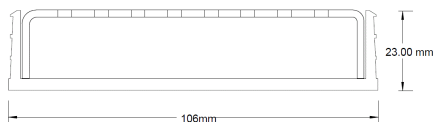

**Code** 100PASG20

**Range** 100

**Grate Style** PAS

**Category** Modular Kits

**Channel Material** uPVC

**Steel Grade** 316

Grates longer than 1500mm supplied in sections. Tile Inserts longer than 1200mm supplied in sections. Channels over 3000mm supplied in sections with joiner. +/-2mm tolerance on dimensions.

### SPECIFICATIONS + DIMENSIONS

<b>Channel Width</b>	106mm
<b>Channel Depth</b>	23mm
<b>Length(s)</b>	900mm 1000mm 1200mm 1500mm 1800mm 1900mm 2000mm 2100mm 2200mm 2400mm 2500mm 2700mm 3000mm
<b>Outlet Size</b>	DN80, DN100