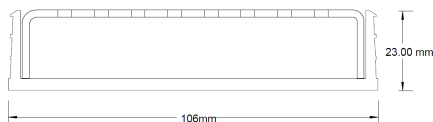

### SPECIFICATIONS + DIMENSIONS

<b>Channel Width</b>	106mm
<b>Channel Depth</b>	23mm
<b>Length(s)</b>	900mm 1000mm 1200mm 1500mm 1800mm 2000mm 2200mm 2400mm 2500mm 2700mm 3000mm
<b>Outlet Size</b>	DN80, DN100