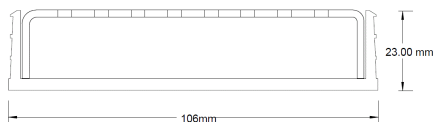

**Code** 100PPSG20

**Range** 100

**Grate Style** PPS

**Category** Modular Kits

**Channel Material** uPVC

**Steel Grade** 316

Grates longer than 1500mm supplied in sections. Tile Inserts longer than 1200mm supplied in sections. Channels over 3000mm supplied in sections with joiner. +/-2mm tolerance on dimensions.

### SPECIFICATIONS + DIMENSIONS

<b>Channel Width</b>	106mm
<b>Channel Depth</b>	23mm
<b>Length(s)</b>	900mm 1000mm 1200mm 1500mm 1800mm 1900mm 2000mm 2100mm 2200mm 2400mm 2500mm 2700mm 3000mm
<b>Outlet Size</b>	DN80, DN100