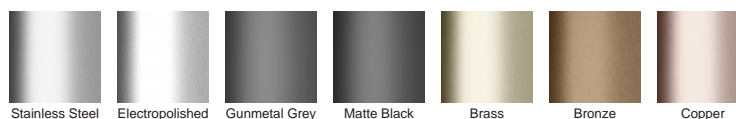

**Code** 100PPSG20

**Range** 100

**Grate Style** PPS

**Category** Modular Kits

**Channel Material** uPVC

**Steel Grade** 316

Grates longer than 1500mm supplied in sections. Tile Inserts longer than 1200mm supplied in sections. Channels over 3000mm supplied in sections with joiner. +/-2mm tolerance on dimensions.

### STORMTECH COLOUR FINISHES

Electroplate finishes subject to natural variation with time and local environment. Factors such as pools/surf beaches may require electropolishing. Contact us for suitability.