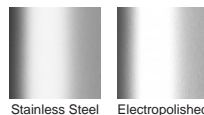

Please be aware that depending on the installation environment, for a pool installation or close to a surf beach, you may need to have your stainless steel grates electropolished.

**Code** 100PASi20

**Range** 100

**Grate Style** PAS

**Category** Modular Kits

**Channel Material** Stainless Steel

**Steel Grade** 316

### STORMTECH COLOUR FINISHES

Electroplate finishes subject to natural variation with time and local environment. Factors such as pools/surf beaches may require electropolishing. Contact us for suitability.