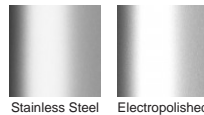

Please be aware that depending on the installation environment, for a pool installation or close to a surf beach, you may need to have your stainless steel grates electropolished.

**Code** 100PASi20

**Range** 100

**Grate Style** PAS

**Category** Modular Kits

**Channel Material** Stainless Steel

**Steel Grade** 316

### STORMTECH COLOUR FINISHES

Electroplate finishes subject to natural variation with time and local environment. Factors such as pools/surf beaches may require electropolishing. Contact us for suitability.