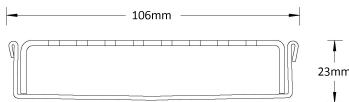

Grates longer than 1500mm supplied in sections. Tile Inserts longer than 1200mm supplied in sections. Channels over 3000mm supplied in sections with joiner. +/-2mm tolerance on dimensions.

PRODUCT APPLICATIONS

Bathroom Drainage	Hospitality Drainage
Aged / Health Care Drainage	Paved Area Drainage
Balcony Drainage	Shower Drainage
Commercial Drainage	Multi-Residential Drainage
Courtyard / Patio Drainage	Threshold Drainage
Pool and Spa Area Drainage	Suspended Slab Drainage

Copyright © Stormtech Pty Ltd. Patent 733361. Drawings not to scale, please use dimensions shown.
Downloaded 30/06/2024 (please check for updates)