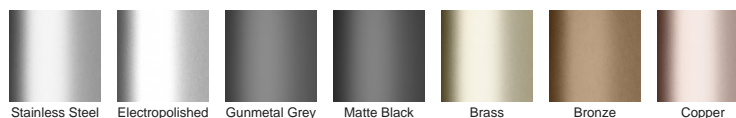

**Grate Style** TR

**Category** Modular Kits

**Channel Material** uPVC

**Steel Grade** 316

Grates longer than 1500mm supplied in sections. Tile Inserts longer than 1200mm supplied in sections. Channels over 3000mm supplied in sections with joiner. +/-2mm tolerance on dimensions.

### STORMTECH COLOUR FINISHES

Electroplate finishes subject to natural variation with time and local environment. Factors such as pools/surf beaches may require electropolishing. Contact us for suitability.