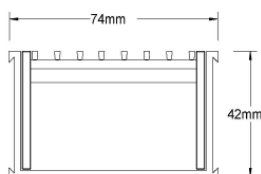

SPECIFICATIONS + DIMENSIONS

Channel Width	74mm			
Channel Depth	42mm			
Length(s)	900mm	1000mm	1200mm	1500mm
	1800mm	1900mm	2000mm	2200mm
	2400mm	2700mm	3000mm	
Outlet Size	DN40, DN50