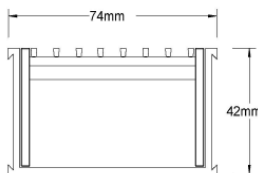

**Grate Style** TR

**Category** Modular Kits

**Channel Material** uPVC

**Steel Grade** 316

Grates longer than 1500mm supplied in sections. Tile Inserts longer than 1200mm supplied in sections. Channels over 3000mm supplied in sections with joiner. +/-2mm tolerance on dimensions.

### SPECIFICATIONS + DIMENSIONS

<b>Channel Width</b>	74mm
<b>Channel Depth</b>	42mm
<b>Length(s)</b>	900mm 1000mm 1200mm 1500mm 1800mm 1900mm 2000mm 2100mm 2200mm 2400mm 2500mm 2700mm 3000mm
<b>Outlet Size</b>	DN40, DN50