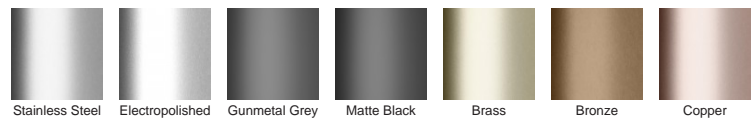

**Grate Style** TR

**Category** Modular Kits

**Channel Material** uPVC

**Steel Grade** 316

Grates longer than 1500mm supplied in sections. Tile Inserts longer than 1200mm supplied in sections. Channels over 3000mm supplied in sections with joiner. +/-2mm tolerance on dimensions.

### STORMTECH COLOUR FINISHES

**Electroplate finishes subject to natural variation with time and local environment. Factors such as pools/surf beaches may require electropolishing. Contact us for suitability.**