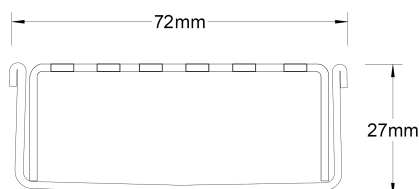

## Linear Drain

**Code** 65PASi25

**Range** 65

**Grate Style** PAS

**Category** Modular Kits

**Channel Material** Stainless Steel

**Steel Grade** 316

Grates longer than 1500mm supplied in sections. Tile Inserts longer than 1200mm supplied in sections. Channels over 3000mm supplied in sections with joiner. +/-2mm tolerance on dimensions.

Stormtech Modular Kits are supplied with grate and oversized channel to be cut down on site. One piece channel comes with pre punched spigot with outlet extender (kits up to 2000mm long). Oversized channel enables choice of outlet positions: centre, end or wherever preferred. Kits over 2000mm long and kits requiring multiple outlets are supplied with outlet on joiner plate. All kits are supplied with 2x clip-on end caps.

### SPECIFICATIONS + DIMENSIONS

<b>Channel Width</b>	72mm
<b>Channel Depth</b>	27mm
<b>Length(s)</b>	900mm 1000mm 1200mm 1500mm 1800mm 1900mm 2000mm
<b>Outlet Size</b>	DN50