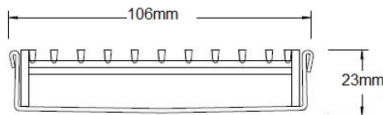

Grates longer than 1500mm supplied in sections. Tile Inserts longer than 1200mm supplied in sections. Channels over 3000mm supplied in sections with joiner. +/-2mm tolerance on dimensions.

PRODUCT APPLICATIONS

Bathroom Drainage	Hospitality Drainage
Aged / Health Care Drainage	Paved Area Drainage
Balcony Drainage	Shower Drainage
Commercial Drainage	Multi-Residential Drainage
Courtyard / Patio Drainage	Special Needs Drainage
Pool and Spa Area Drainage	Threshold Drainage

Copyright © Stormtech Pty Ltd. Patent 733361. Drawings not to scale, please use dimensions shown. Downloaded 03/12/2023 (please check for updates)

Visit stormtech.com.au
for tools + inspiration.

Phone **1300 653 403**

Email info@stormtech.com.au