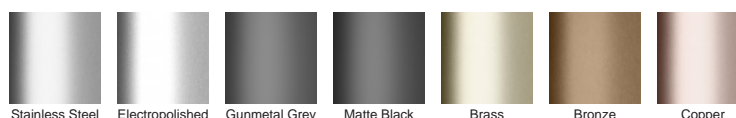

Please note that our TR grates have a non finished finish.

Please be aware that depending on the installation environment, for a pool installation or close to a surf beach, you may need to have your stainless steel grates electropolished.

**Code** 100TRiCO20

**Range** 100

**Grate Style** TR

**Category** Fixed-Length Units

**Channel Material** Stainless Steel

**Steel Grade** 316

### STORMTECH COLOUR FINISHES

Electroplate finishes subject to natural variation with time and local environment. Factors such as pools/surf beaches may require electropolishing. Contact us for suitability.