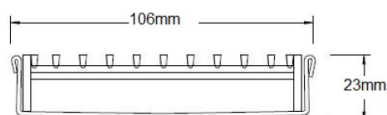

Grates longer than 1500mm supplied in sections. Tile Inserts longer than 1200mm supplied in sections. Channels over 3000mm supplied in sections with joiner. +/-2mm tolerance on dimensions.

PRODUCT APPLICATIONS

Bathroom Drainage	Hospitality Drainage
Aged / Health Care Drainage	Paved Area Drainage
Balcony Drainage	Shower Drainage
Commercial Drainage	Multi-Residential Drainage
Courtyard / Patio Drainage	Special Needs Drainage
Pool and Spa Area Drainage	Threshold Drainage

Copyright © Stormtech Pty Ltd. Patent 733361. Drawings not to scale, please use dimensions shown. Downloaded 29/01/2025 (please check for updates)

Visit stormtech.com.au
for tools + inspiration.

Phone **1300 653 403**

Email info@stormtech.com.au