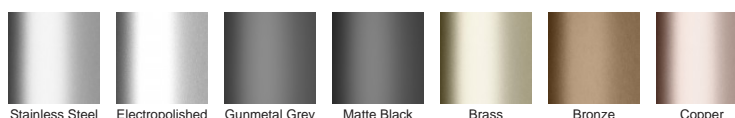

Please note that our TR grates have a non finished finish.

Please be aware that depending on the installation environment, for a pool installation or close to a surf beach, you may need to have your stainless steel grates electropolished.

**Code** 100TRiCO20

**Range** 100

**Grate Style** TR

**Category** Fixed-Length Units

**Channel Material** Stainless Steel

**Steel Grade** 316

### STORMTECH COLOUR FINISHES

Electroplate finishes subject to natural variation with time and local environment. Factors such as pools/surf beaches may require electropolishing. Contact us for suitability.