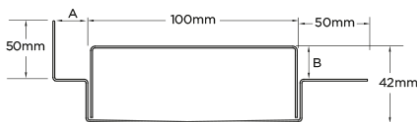

**Code** 100ARiMTLF

**Range** 100

**Grate Style** AR

**Category** Made-to-Length

**Channel Material** Stainless Steel

**Steel Grade** 316

### SPECIFICATIONS + DIMENSIONS

<b>Channel Width</b>	100mm
<b>Channel Depth</b>	42mm
<b>Length(s)</b>	As Required
<b>Outlet Size</b>	DN40, DN50, DN65, DN80, DN100

Grates longer than 1500mm supplied in sections. Tile Inserts longer than 1200mm supplied in sections. Channels over 3000mm supplied in sections with joiner. +/-2mm tolerance on dimensions.