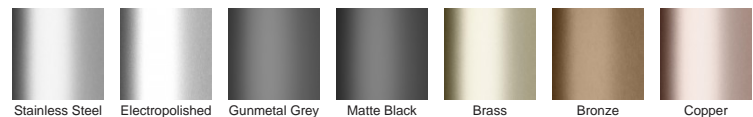

**Code** 100TiIMTLF

**Range** 100

**Grate Style** Ti

**Category** Made-to-Length

**Channel Material** Stainless Steel

**Steel Grade** 316

### STORMTECH COLOUR FINISHES

Electroplate finishes subject to natural variation with time and local environment. Factors such as pools/surf beaches may require electropolishing. Contact us for suitability.