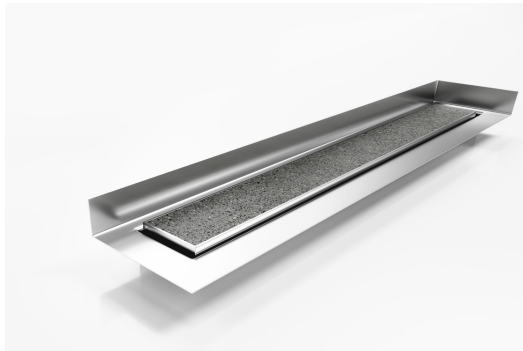

## Linear Drain with Tile Flange

The premium Tile Insert Drain, 100Ti featuring a custom channel with tile flange.

The F Series features a custom made flange for floor and walls combined with a choice of grate or tile insert from Stormtech's superb designer range.

Stormtech's range of architectural grates and drains with tile flanges are designed to solve the complexities of today's building requirements

Custom made to suit your range requirements; including custom built flange ledge to suit your tile depth, outlet size and channel position.