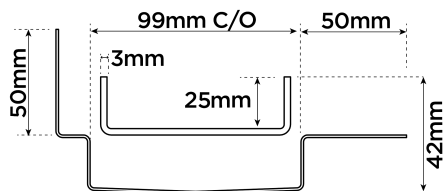

Grates longer than 1500mm supplied in sections. Tile Inserts longer than 1200mm supplied in sections. Channels over 3000mm supplied in sections with joiner. +/-2mm tolerance on dimensions.

PRODUCT APPLICATIONS

Bathroom Drainage	Shower Drainage
Aged / Health Care Drainage	Multi-Residential Drainage
Balcony Drainage	Special Needs Drainage
Commercial Drainage	Threshold Drainage
Hospitality Drainage	Suspended Slab Drainage
Paved Area Drainage	Wet Area Drainage

Copyright © Stormtech Pty Ltd. Patent 733361. Drawings not to scale, please use dimensions shown. Downloaded 04/04/2025 (please check for updates)

Visit stormtech.com.au
for tools + inspiration.

Phone **1300 653 403**

Email info@stormtech.com.au