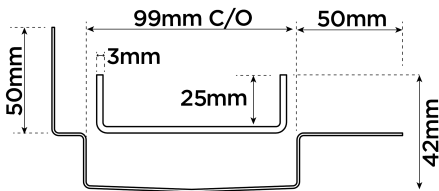

**Code** 100TiIMTLF

**Range** 100

**Grate Style** Ti

**Category** Made-to-Length

**Channel Material** Stainless Steel

**Steel Grade** 316

### SPECIFICATIONS + DIMENSIONS

<b>Channel Width</b>	100mm
<b>Channel Depth</b>	42mm
<b>Length(s)</b>	As Required
<b>Outlet Size</b>	DN40, DN50, DN65, DN80, DN100

Grates longer than 1500mm supplied in sections. Tile Inserts longer than 1200mm supplied in sections. Channels over 3000mm supplied in sections with joiner. +/-2mm tolerance on dimensions.