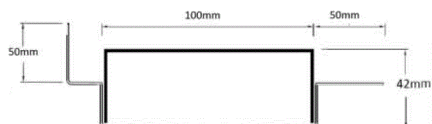

**Code** 100PSiMTLF

**Range** 100

**Grate Style** PS

**Category** Made-to-Length

**Channel Material** Stainless Steel

**Steel Grade** 316

### SPECIFICATIONS + DIMENSIONS

<b>Channel Width</b>	100mm
<b>Channel Depth</b>	42mm
<b>Length(s)</b>	As Required
<b>Outlet Size</b>	DN40, DN50, DN65, DN80, DN100

### STORMTECH COLOUR FINISHES

Grates longer than 1500mm supplied in sections. Tile Inserts longer than 1200mm supplied in sections. Channels over 3000mm supplied in sections with joiner. +/-2mm tolerance on dimensions.