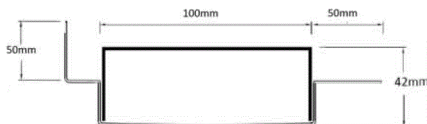

**Code** 100PSiMTLF

**Range** 100

**Grate Style** PS

**Category** Made-to-Length

**Channel Material** Stainless Steel

**Steel Grade** 316

### SPECIFICATIONS + DIMENSIONS

<b>Channel Width</b>	100mm
<b>Channel Depth</b>	42mm
<b>Length(s)</b>	As Required
<b>Outlet Size</b>	DN40, DN50, DN65, DN80, DN100

Grates longer than 1500mm supplied in sections. Tile Inserts longer than 1200mm supplied in sections. Channels over 3000mm supplied in sections with joiner. +/-2mm tolerance on dimensions.