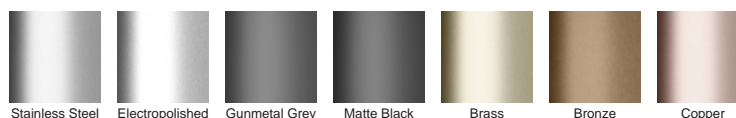

Electroplate finishes subject to natural variation with time and local environment. Factors such as pools/surf beaches may require electropolishing. Contact us for suitability.

PRODUCT APPLICATIONS

Bathroom Drainage	Hospitality Drainage
Aged / Health Care Drainage	Paved Area Drainage
Balcony Drainage	Shower Drainage
Commercial Drainage	Multi-Residential Drainage
Courtyard / Patio Drainage	Special Needs Drainage
Pool and Spa Area Drainage	Threshold Drainage

Copyright © Stormtech Pty Ltd. Patent 733361. Drawings not to scale, please use dimensions shown. Downloaded 22/02/2025 (please check for updates)

Visit stormtech.com.au
for tools + inspiration.

Phone **1300 653 403**

Email info@stormtech.com.au