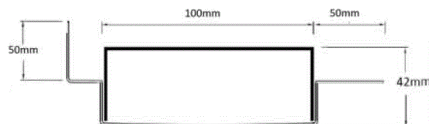

**Code** 100TRiMTLF

**Range** 100

**Grate Style** TR

**Category** Made-to-Length

**Channel Material** Stainless Steel

**Steel Grade** 316

### SPECIFICATIONS + DIMENSIONS

<b>Channel Width</b>	100mm
<b>Channel Depth</b>	42mm
<b>Length(s)</b>	As Required
<b>Outlet Size</b>	DN40, DN50, DN65, DN80, DN100

### STORMTECH COLOUR FINISHES

Grates longer than 1500mm supplied in sections. Tile Inserts longer than 1200mm supplied in sections. Channels over 3000mm supplied in sections with joiner. +/-2mm tolerance on dimensions.