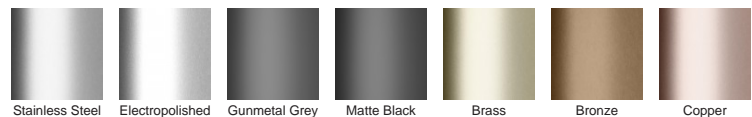

Electroplate finishes subject to natural variation with time and local environment. Factors such as pools/surf beaches may require electropolishing. Contact us for suitability.

PRODUCT APPLICATIONS

Bathroom Drainage	Hospitality Drainage
Aged / Health Care Drainage	Paved Area Drainage
Balcony Drainage	Shower Drainage
Commercial Drainage	Multi-Residential Drainage
Courtyard / Patio Drainage	Special Needs Drainage
Pool and Spa Area Drainage	Threshold Drainage

Copyright © Stormtech Pty Ltd. Patent 733361. Drawings not to scale, please use dimensions shown. Downloaded 05/04/2025 (please check for updates)

Visit stormtech.com.au
for tools + inspiration.

Phone **1300 653 403**

Email info@stormtech.com.au