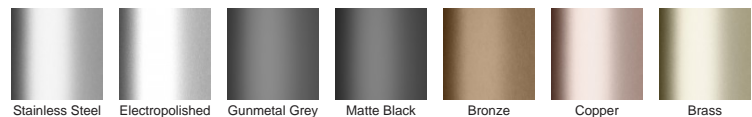

STORMTECH COLOUR FINISHES

Electroplate finishes subject to natural variation with time and local environment. Factors such as pools/surf beaches may require electropolishing. Contact us for suitability.