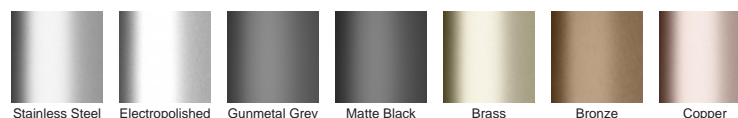

**Code** 100TRiMTLF

**Range** 100

**Grate Style** TR

**Category** Made-to-Length

**Channel Material** Stainless Steel

**Steel Grade** 316

### STORMTECH COLOUR FINISHES

Electroplate finishes subject to natural variation with time and local environment. Factors such as pools/surf beaches may require electropolishing. Contact us for suitability.