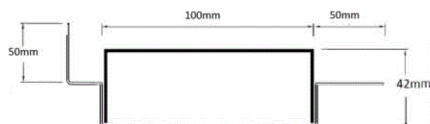

**Code** 100TRiMTLF

**Range** 100

**Grate Style** TR

**Category** Made-to-Length

**Channel Material** Stainless Steel

**Steel Grade** 316

### SPECIFICATIONS + DIMENSIONS

<b>Channel Width</b>	100mm
<b>Channel Depth</b>	42mm
<b>Length(s)</b>	As Required
<b>Outlet Size</b>	DN40, DN50, DN65, DN80, DN100

Grates longer than 1500mm supplied in sections. Tile Inserts longer than 1200mm supplied in sections. Channels over 3000mm supplied in sections with joiner. +/-2mm tolerance on dimensions.