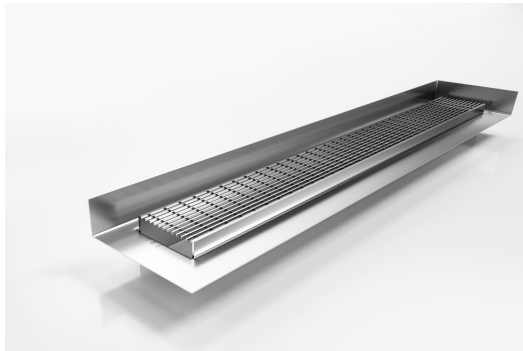

100TRiMTLF

Linear Drain with Tile Flange

The standard grate featuring a 3mm wire/5mm gap with a custom channel with tile flange.

The F Series features a custom made flange for floor and walls combined with a choice of grate or tile insert from Stormtech's superb designer range.

Stormtech's range of architectural grates and drains with tile flanges are designed to solve the complexities of today's building requirements

Custom made to suit your range requirements; including custom built flange ledge to suit your tile depth, outlet size and channel position.

Code 100TRiMTLF

Range 100

Grate Style TR

Category Made-to-Length

Channel Material Stainless Steel

Steel Grade 316

SPECIFICATIONS + DIMENSIONS

Channel Width	100mm
Channel Depth	42mm
Length(s)	As Required
Outlet Size	DN40, DN50, DN65, DN80, DN100

STORMTECH COLOUR FINISHES

Grates longer than 1500mm supplied in sections. Tile Inserts longer than 1200mm supplied in sections. Channels over 3000mm supplied in sections with joiner. +/-2mm tolerance on dimensions.