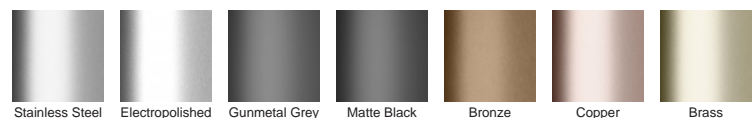

STORMTECH COLOUR FINISHES

Electroplate finishes subject to natural variation with time and local environment. Factors such as pools/surf beaches may require electropolishing. Contact us for suitability.

PRODUCT APPLICATIONS

Bathroom Drainage	Hospitality Drainage
Aged / Health Care Drainage	Paved Area Drainage
Balcony Drainage	Shower Drainage
Commercial Drainage	Multi-Residential Drainage
Courtyard / Patio Drainage	Special Needs Drainage
Pool and Spa Area Drainage	Threshold Drainage

Copyright © Stormtech Pty Ltd. Patent 733361. Drawings not to scale, please use dimensions shown. Downloaded 19/09/2024 (please check for updates)

Visit stormtech.com.au
for tools + inspiration.

Phone **1300 653 403**

Email info@stormtech.com.au