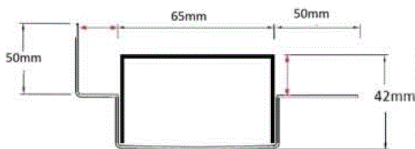

Grates longer than 1500mm supplied in sections. Tile Inserts longer than 1200mm supplied in sections. Channels over 3000mm supplied in sections with joiner. +/-2mm tolerance on dimensions.

SPECIFICATIONS + DIMENSIONS

Channel Width	65mm
Channel Depth	42mm
Length(s)	As Required
Outlet Size	DN40, DN50, DN65