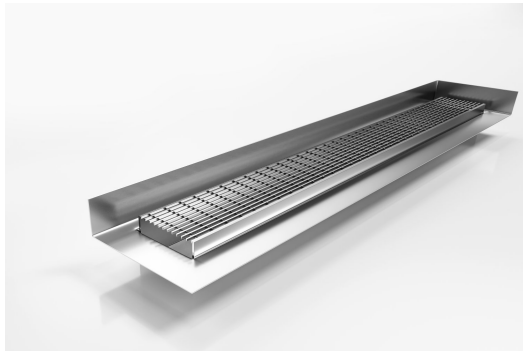

## Linear Drain with Tile Flange

Standard grate featuring a 3mm wire/5mm wire gap with a custom channel with tile flange.

The F Series features a custom made flange for floor and walls combined with a choice of grate or tile insert from Stormtech's superb designer range.

Stormtech's range of architectural grates and drains with tile flanges are designed to solve the complexities of today's building requirements

Custom made to suit your range requirements; including custom built flange ledge to suit your tile depth, outlet size and channel position.