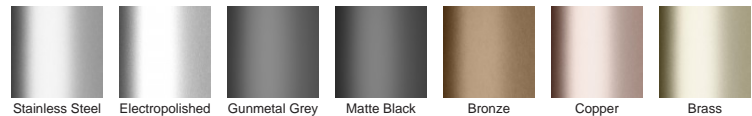

Refer to AS3500 for outlet pipe sizes specific to your installation.

Code 65TRiMTLF

Range 65

Grate Style TR

Category Made-to-Length

Channel Material Stainless Steel

Steel Grade 316

### STORMTECH COLOUR FINISHES

Electroplate finishes subject to natural variation with time and local environment. Factors such as pools/surf beaches may require electropolishing. Contact us for suitability.