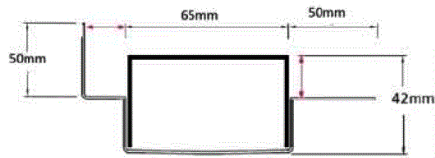

### SPECIFICATIONS + DIMENSIONS

Channel Width	65mm
Channel Depth	42mm
Length(s)	As Required
Outlet Size	DN40, DN50, DN65

Grates longer than 1500mm supplied in sections. Tile Inserts longer than 1200mm supplied in sections. Channels over 3000mm supplied in sections with joiner. +/-2mm tolerance on dimensions.