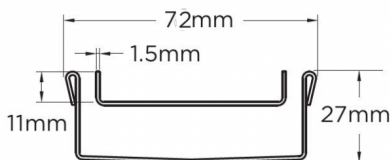

Stormtech Modular Kits are supplied with grate and oversized channel to be cut down on site. One piece channel comes with pre punched spigot with outlet extender (kits up to 2000mm long). Oversized channel enables choice of outlet positions: centre, end or wherever preferred. Kits over 2000mm long and kits requiring multiple outlets are supplied with outlet on joiner plate. All kits are supplied with 2x clip-on end caps.

(Grate/Channel Lengths Provided) 900mm/1500mm, 1000mm/1500mm, 1200mm/1800mm, 1500mm/2400mm, 1800mm/3000mm, 2000mm/3000mm

Code 65Tii25

Range 65

Grate Style Ti

Category Modular Kits

Channel Material Stainless Steel

Steel Grade 316

Grates longer than 1500mm supplied in sections. Tile Inserts longer than 1200mm supplied in sections. Channels over 3000mm supplied in sections with joiner. +/-2mm tolerance on dimensions.

SPECIFICATIONS + DIMENSIONS

Channel Width	72mm
Channel Depth	27mm
Length(s)	900mm 1000mm 1200mm 1500mm 1800mm 2000mm
Outlet Size	DN50

STORMTECH COLOUR FINISHES

Electroplate finishes subject to natural variation with time and local environment. Factors such as pools/surf beaches may require electropolishing. Contact us for suitability.