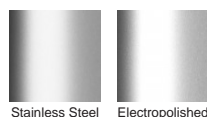

SPECIFICATIONS + DIMENSIONS

Channel Width	72mm
Channel Depth	27mm
Length(s)	900mm 1000mm 1200mm 1500mm 1800mm 2000mm
Outlet Size	DN50

STORMTECH COLOUR FINISHES

Electroplate finishes subject to natural variation with time and local environment. Factors such as pools/surf beaches may require electropolishing. Contact us for suitability.