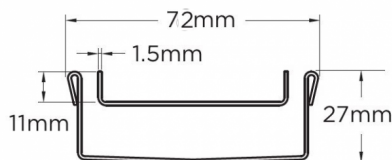

Stormtech Modular Kits are supplied with grate and oversized channel to be cut down on site. One piece channel comes with pre punched spigot with outlet extender (kits up to 2000mm long). Oversized channel enables choice of outlet positions: centre, end or wherever preferred. Kits over 2000mm long and kits requiring multiple outlets are supplied with outlet on joiner plate. All kits are supplied with 2x clip-on end caps.

(Grate/Channel Lengths Provided) 900mm/1500mm, 1000mm/1500mm, 1200mm/1800mm, 1500mm/2400mm, 1800mm/3000mm, 2000mm/3000mm

Code 65Tii25

Range 65

Grate Style Ti

Category Modular Kits

Channel Material Stainless Steel

Steel Grade 316

Grates longer than 1500mm supplied in sections. Tile Inserts longer than 1200mm supplied in sections. Channels over 3000mm supplied in sections with joiner. +/-2mm tolerance on dimensions.

SPECIFICATIONS + DIMENSIONS

Channel Width	72mm
Channel Depth	27mm
Length(s)	900mm 1000mm 1200mm 1500mm 1800mm 2000mm
Outlet Size	DN50

STORMTECH COLOUR FINISHES

Electroplate finishes subject to natural variation with time and local environment. Factors such as pools/surf beaches may require electropolishing. Contact us for suitability.