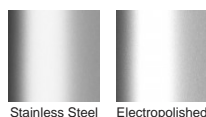

SPECIFICATIONS + DIMENSIONS

Channel Width	72mm
Channel Depth	27mm
Length(s)	900mm 1000mm 1200mm 1500mm 1800mm 2000mm
Outlet Size	DN50

STORMTECH COLOUR FINISHES

Electroplate finishes subject to natural variation with time and local environment. Factors such as pools/surf beaches may require electropolishing. Contact us for suitability.