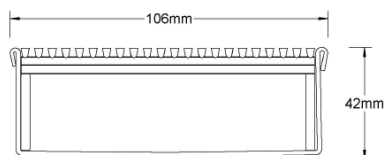

Stormtech Modular Kits are supplied with grate and oversized channel to be cut down on site. One piece channel comes with pre punched spigot with outlet extender (kits up to 2000mm long). Oversized channel enables choice of outlet positions: centre, end or wherever preferred. Kits over 2000mm long and kits requiring multiple outlets are supplied with outlet on joiner plate. All kits are supplied with 2x clip-on end caps.

**(Grate/Channel Lengths Provided) 900mm/1500mm, 1000mm/1500mm, 1200mm/1800mm, 1500mm/2400mm, 1800mm/3000mm, 2000mm/3000mm...**

**Code** 100ARi40

**Range** 100

**Grate Style** AR

**Category** Modular Kits

**Channel Material** Stainless Steel

**Steel Grade** 316

Grates longer than 1500mm supplied in sections. Tile Inserts longer than 1200mm supplied in sections. Channels over 3000mm supplied in sections with joiner. +/-2mm tolerance on dimensions.

### SPECIFICATIONS + DIMENSIONS

<b>Channel Width</b>	106mm			
<b>Channel Depth</b>	42mm			
<b>Length(s)</b>	1000mm	1500mm	2000mm	2500mm
	3000mm	3500mm	4000mm	4500mm
	5000mm	5500mm	6000mm	
<b>Outlet Size</b>	DN40, DN50, DN65, DN80, DN100			