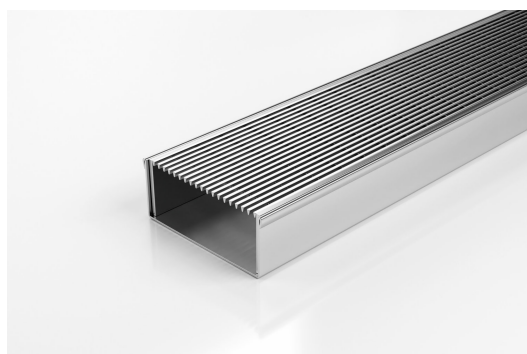

## Linear Drain

The 100ARi40 is the original premium architectural grate featuring a 2mm wire/2.5mm gap.

Manufactured from 316 marine grade stainless steel this drainage is modular stainless steel kit Please be aware that depending on the installation environment, for a pool installation or close to a surf beach, you may need to have your stainless steel grates electropolished.

Stormtech Modular Kits are supplied with grate and oversized channel to be cut down on site. One piece channel comes with pre punched spigot with outlet extender (kits up to 2000mm long). Oversized channel enables choice of outlet positions: centre, end or wherever preferred. Kits over 2000mm long and kits requiring multiple outlets are supplied with outlet on joiner plate. All kits are supplied with 2x clip-on end caps.