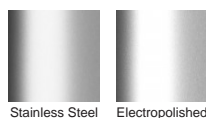

**Channel Material** Stainless Steel

**Steel Grade** 316

Grates longer than 1500mm supplied in sections. Tile Inserts longer than 1200mm supplied in sections. Channels over 3000mm supplied in sections with joiner. +/-2mm tolerance on dimensions.

### STORMTECH COLOUR FINISHES

Electroplate finishes subject to natural variation with time and local environment. Factors such as pools/surf beaches may require electropolishing. Contact us for suitability.