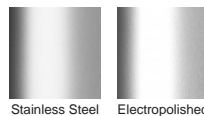

STORMTECH COLOUR FINISHES

Electroplate finishes subject to natural variation with time and local environment. Factors such as pools/surf beaches may require electropolishing. Contact us for suitability.