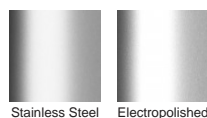

STORMTECH COLOUR FINISHES

Electroplate finishes subject to natural variation with time and local environment. Factors such as pools/surf beaches may require electropolishing. Contact us for suitability.

PRODUCT APPLICATIONS

Bathroom Drainage	Hospitality Drainage
Aged / Health Care Drainage	Paved Area Drainage
Balcony Drainage	Shower Drainage
Commercial Drainage	Multi-Residential Drainage
Courtyard / Patio Drainage	Special Needs Drainage
Pool and Spa Area Drainage	Threshold Drainage