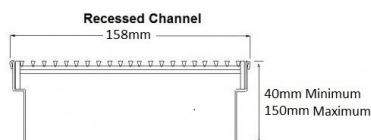

## Linear Drain

304 stainless steel grate and channel up to 125mm wide and custom channel depth.

Depth between 27mm and 135mm for a U shape Channel.

Available with a 5mm wire x 5mm gap, 5mm wire x 5mm gap, 5mm wire x 5mm gap GRATE GRIP slip resistant dimple finish and 2mm wire x 2.5mm gap grates

**Range** Custom Fabrication

**Grate Style** CR

**Category** Custom Made

**Channel Material** Stainless Steel

**Steel Grade** 304

Grates longer than 1500mm supplied in sections. Tile Inserts longer than 1200mm supplied in sections. Channels over 3000mm supplied in sections with joiner. +/-2mm tolerance on dimensions.

### SPECIFICATIONS + DIMENSIONS

<b>Channel Width</b>	135mm
<b>Channel Depth</b>	27mm - 135mm
<b>Length(s)</b>	As Required
<b>Outlet Size</b>	DN40, DN50, DN65, DN80, DN100