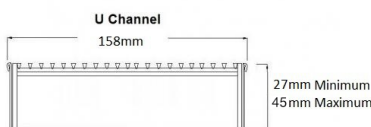

## Linear Drain

304 stainless steel grate and channel up to 125mm wide and custom channel depth.

Depth between 27mm and 135mm for a U shape Channel.

Available with a 5mm wire x 5mm gap, 5mm wire x 5mm gap, 5mm wire x 5mm gap GRATE GRIP slip resistant dimple finish and 2mm wire x 2.5mm gap grates

**Range** Custom Fabrication

**Grate Style** CR

**Category** Custom Made

**Channel Material** Stainless Steel

**Steel Grade** 304

Grates longer than 1500mm supplied in sections. Tile Inserts longer than 1200mm supplied in sections. Channels over 3000mm supplied in sections with joiner. +/-2mm tolerance on dimensions.

### SPECIFICATIONS + DIMENSIONS

<b>Channel Width</b>	135mm
<b>Channel Depth</b>	27mm - 135mm
<b>Length(s)</b>	As Required
<b>Outlet Size</b>	DN40, DN50, DN65, DN80, DN100