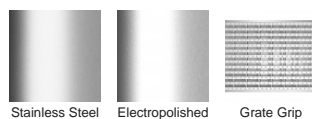

**Range** Custom Fabrication

**Grate Style** CR

**Category** Custom Made

**Channel Material** Stainless Steel

**Steel Grade** 304

Grates longer than 1500mm supplied in sections. Tile Inserts longer than 1200mm supplied in sections. Channels over 3000mm supplied in sections with joiner. +/-2mm tolerance on dimensions.

### STORMTECH COLOUR FINISHES

Electroplate finishes subject to natural variation with time and local environment. Factors such as pools/surf beaches may require electropolishing. Contact us for suitability.