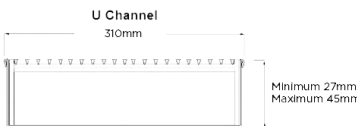

Grates longer than 1500mm supplied in sections. Tile Inserts longer than 1200mm supplied in sections. Channels over 3000mm supplied in sections with joiner. +/-2mm tolerance on dimensions.

Copyright © Stormtech Pty Ltd. Patent 733361. Drawings not to scale, please use dimensions shown. Downloaded 16/04/2025 (please check for updates)

Visit stormtech.com.au
for tools + inspiration.

Phone **1300 653 403**

Email info@stormtech.com.au