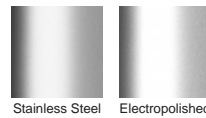

STORMTECH COLOUR FINISHES

Electroplate finishes subject to natural variation with time and local environment. Factors such as pools/surf beaches may require electropolishing. Contact us for suitability.

PRODUCT APPLICATIONS

Bathroom Drainage	Pool and Spa Area Drainage
Aged / Health Care Drainage	Paved Area Drainage
Balcony Drainage	Shower Drainage
Commercial Drainage	Multi-Residential Drainage
Courtyard / Patio Drainage	Special Needs Drainage
Driveway Drainage	Threshold Drainage