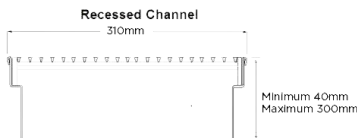

Grates longer than 1500mm supplied in sections. Tile Inserts longer than 1200mm supplied in sections. Channels over 3000mm supplied in sections with joiner. +/-2mm tolerance on dimensions.

Copyright © Stormtech Pty Ltd. Patent 733361. Drawings not to scale, please use dimensions shown. Downloaded 16/04/2025 (please check for updates)

Visit stormtech.com.au
for tools + inspiration.

Phone **1300 653 403**

Email info@stormtech.com.au