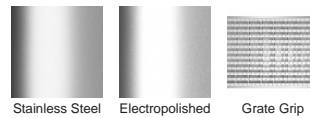

STORMTECH COLOUR FINISHES

Electroplate finishes subject to natural variation with time and local environment. Factors such as pools/surf beaches may require electropolishing. Contact us for suitability.

PRODUCT APPLICATIONS

Bathroom Drainage	Pool and Spa Area Drainage
Aged / Health Care Drainage	Paved Area Drainage
Balcony Drainage	Shower Drainage
Commercial Drainage	Multi-Residential Drainage
Courtyard / Patio Drainage	Special Needs Drainage
Driveway Drainage	Threshold Drainage