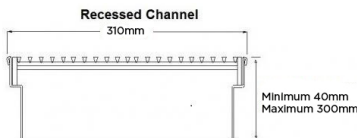

Grates longer than 1500mm supplied in sections. Tile Inserts longer than 1200mm supplied in sections. Channels over 3000mm supplied in sections with joiner. +/-2mm tolerance on dimensions.

Copyright © Stormtech Pty Ltd. Patent 733361. Drawings not to scale, please use dimensions shown. Downloaded 27/12/2024 (please check for updates)

Visit stormtech.com.au
for tools + inspiration.

Phone **1300 653 403**

Email info@stormtech.com.au