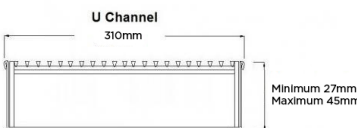

Grates longer than 1500mm supplied in sections. Tile Inserts longer than 1200mm supplied in sections. Channels over 3000mm supplied in sections with joiner. +/-2mm tolerance on dimensions.

Copyright © Stormtech Pty Ltd. Patent 733361. Drawings not to scale, please use dimensions shown. Downloaded 27/12/2024 (please check for updates)

Visit stormtech.com.au
for tools + inspiration.

Phone **1300 653 403**

Email info@stormtech.com.au