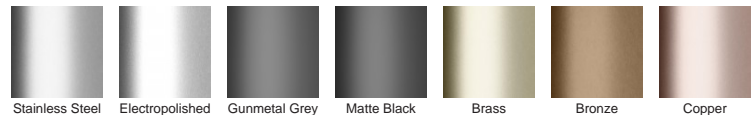

## Linear Drain

All stainless steel drainage unit made to specified length with specified outlet position.

This is the shallowest channel available in the Stormtech product range. The low profile at just 16mm is perfect for renovators as it requires no serious structural channels allowing the channel to fit easily within the tiling bed.

### STORMTECH COLOUR FINISHES

Electroplate finishes subject to natural variation with time and local environment. Factors such as pools/surf beaches may require electropolishing. Contact us for suitability.