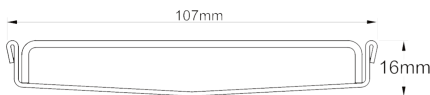

Grates longer than 1500mm supplied in sections. Tile Inserts longer than 1200mm supplied in sections. Channels over 3000mm supplied in sections with joiner. +/-2mm tolerance on dimensions.

PRODUCT APPLICATIONS

Bathroom Drainage	Hospitality Drainage
Aged / Health Care Drainage	Paved Area Drainage
Balcony Drainage	Shower Drainage
Commercial Drainage	Multi-Residential Drainage
Courtyard / Patio Drainage	Special Needs Drainage
Pool and Spa Area Drainage	Threshold Drainage

Copyright © Stormtech Pty Ltd. Patent 733361. Drawings not to scale, please use dimensions shown. Downloaded 04/03/2025 (please check for updates)

Visit stormtech.com.au
for tools + inspiration.

Phone **1300 653 403**

Email info@stormtech.com.au