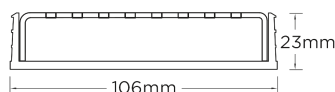

Grates longer than 1500mm supplied in sections. Tile Inserts longer than 1200mm supplied in sections. Channels over 3000mm supplied in sections with joiner. +/-2mm tolerance on dimensions.

PRODUCT APPLICATIONS

Bathroom Drainage	Hospitality Drainage
Aged / Health Care Drainage	Paved Area Drainage
Balcony Drainage	Shower Drainage
Commercial Drainage	Multi-Residential Drainage
Courtyard / Patio Drainage	Special Needs Drainage
Pool and Spa Area Drainage	Suspended Slab Drainage

Copyright © Stormtech Pty Ltd. Patent 733361. Drawings not to scale, please use dimensions shown. Downloaded 03/12/2023 (please check for updates)