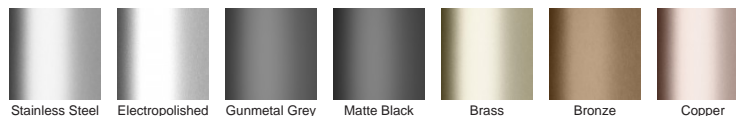

### STORMTECH COLOUR FINISHES

Electroplate finishes subject to natural variation with time and local environment. Factors such as pools/surf beaches may require electropolishing. Contact us for suitability.