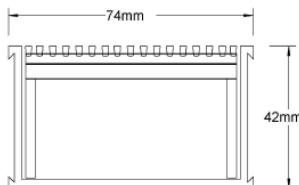

**Refer to AS3500 for outlet pipe sizes specific to your installation.**

**Code** 65ARG40

**Range** 65

**Grate Style** AR

**Category** Modular Kits

**Channel Material** uPVC

**Steel Grade** 316

Grates longer than 1500mm supplied in sections. Tile Inserts longer than 1200mm supplied in sections. Channels over 3000mm supplied in sections with joiner. +/-2mm tolerance on dimensions.

### SPECIFICATIONS + DIMENSIONS

<b>Channel Width</b>	74mm												
<b>Channel Depth</b>	42mm												
<b>Length(s)</b>	900mm	1000mm	1200mm	1500mm	1800mm	1900mm	2000mm	2100mm	2200mm	2400mm	2500mm	2700mm	3000mm
<b>Outlet Size</b>	DN40, DN50												