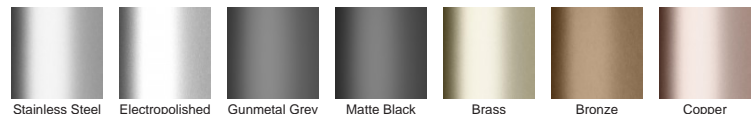

**Refer to AS3500 for outlet pipe sizes specific to your installation.**

**Code** 65ARG40

**Range** 65

**Grate Style** AR

**Category** Modular Kits

**Channel Material** uPVC

**Steel Grade** 316

Grates longer than 1500mm supplied in sections. Tile Inserts longer than 1200mm supplied in sections. Channels over 3000mm supplied in sections with joiner. +/-2mm tolerance on dimensions.

### STORMTECH COLOUR FINISHES

Electroplate finishes subject to natural variation with time and local environment. Factors such as pools/surf beaches may require electropolishing. Contact us for suitability.