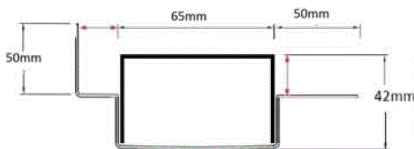

Refer to AS3500 for outlet pipe sizes specific to your installation.

**Code** 65PPSiMTLF

**Range** 65

**Grate Style** PPS

**Category** Made-to-Length

**Channel Material** Stainless Steel

**Steel Grade** 316

### SPECIFICATIONS + DIMENSIONS

<b>Channel Width</b>	65mm
<b>Channel Depth</b>	42mm
<b>Length(s)</b>	As Required
<b>Outlet Size</b>	DN40, DN50, DN65

Grates longer than 1500mm supplied in sections. Tile Inserts longer than 1200mm supplied in sections. Channels over 3000mm supplied in sections with joiner. +/-2mm tolerance on dimensions.