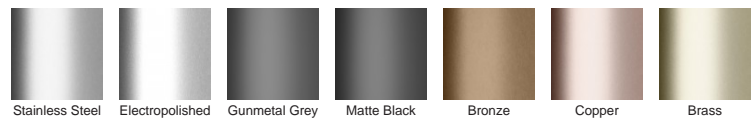

### STORMTECH COLOUR FINISHES

Electroplate finishes subject to natural variation with time and local environment. Factors such as pools/surf beaches may require electropolishing. Contact us for suitability.