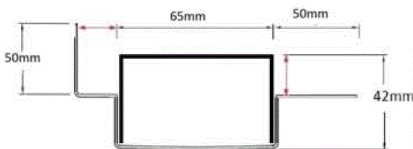

### SPECIFICATIONS + DIMENSIONS

<b>Channel Width</b>	65mm
<b>Channel Depth</b>	42mm
<b>Length(s)</b>	As Required
<b>Outlet Size</b>	DN40, DN50, DN65

Grates longer than 1500mm supplied in sections. Tile Inserts longer than 1200mm supplied in sections. Channels over 3000mm supplied in sections with joiner. +/-2mm tolerance on dimensions.