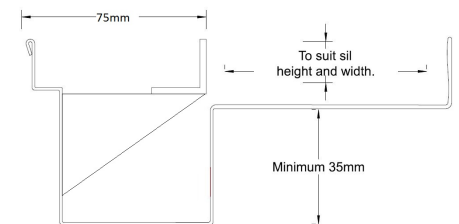

Allows door sills to be drained while having internal and external floor surfaces with no step down.

Manufactured from 316 marine grade stainless steel to specific lengths.

Suits tiles up to 12mm thick

## Specifications

	Width	Depth	Length	Outlet size
<b>Unit</b>	75mm	To suit sill height and width	As required	DN32 DN40 DN50