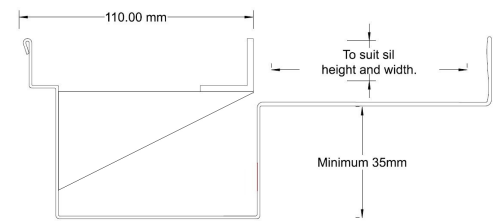

100ARTDiS Threshold Drainage

Product Description

A threshold drain for sill usage only. The 100ARTDiS features a concealed channel section system with an integrated sill suitable for all door track types. It is completed with a premium architectural grate with a 2mm wire/2.5mm gap.

Allows door sills to be drained while having internal and external floor surfaces with no step down.

Manufactured from 316 marine grade stainless steel to specific lengths.

Applications

- Balcony
- Courtyard / Patio
- Special needs
- Suspended slab
- Wet Area Drainage

Specifications

	Width	Depth	Length	Outlet size
Unit	110mm	To suit sill height and width	As required	As required