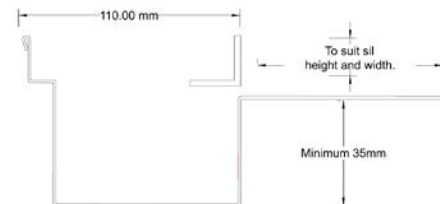

## Product Description

A threshold drain for sill usage only. The 100TiTDiS features a concealed channel section system with an integrated sill suitable for all door track types. It is completed with a premium tile insert drain.

Allows door sills to be drained while having internal and external floor surfaces with no step down.

Manufactured from 316 marine grade stainless steel to specific lengths.

Suits tiles up to 12mm thick

## Specifications

	Width	Depth	Length	Outlet size
Unit	110mm	To suit sill height and width	As required	As required